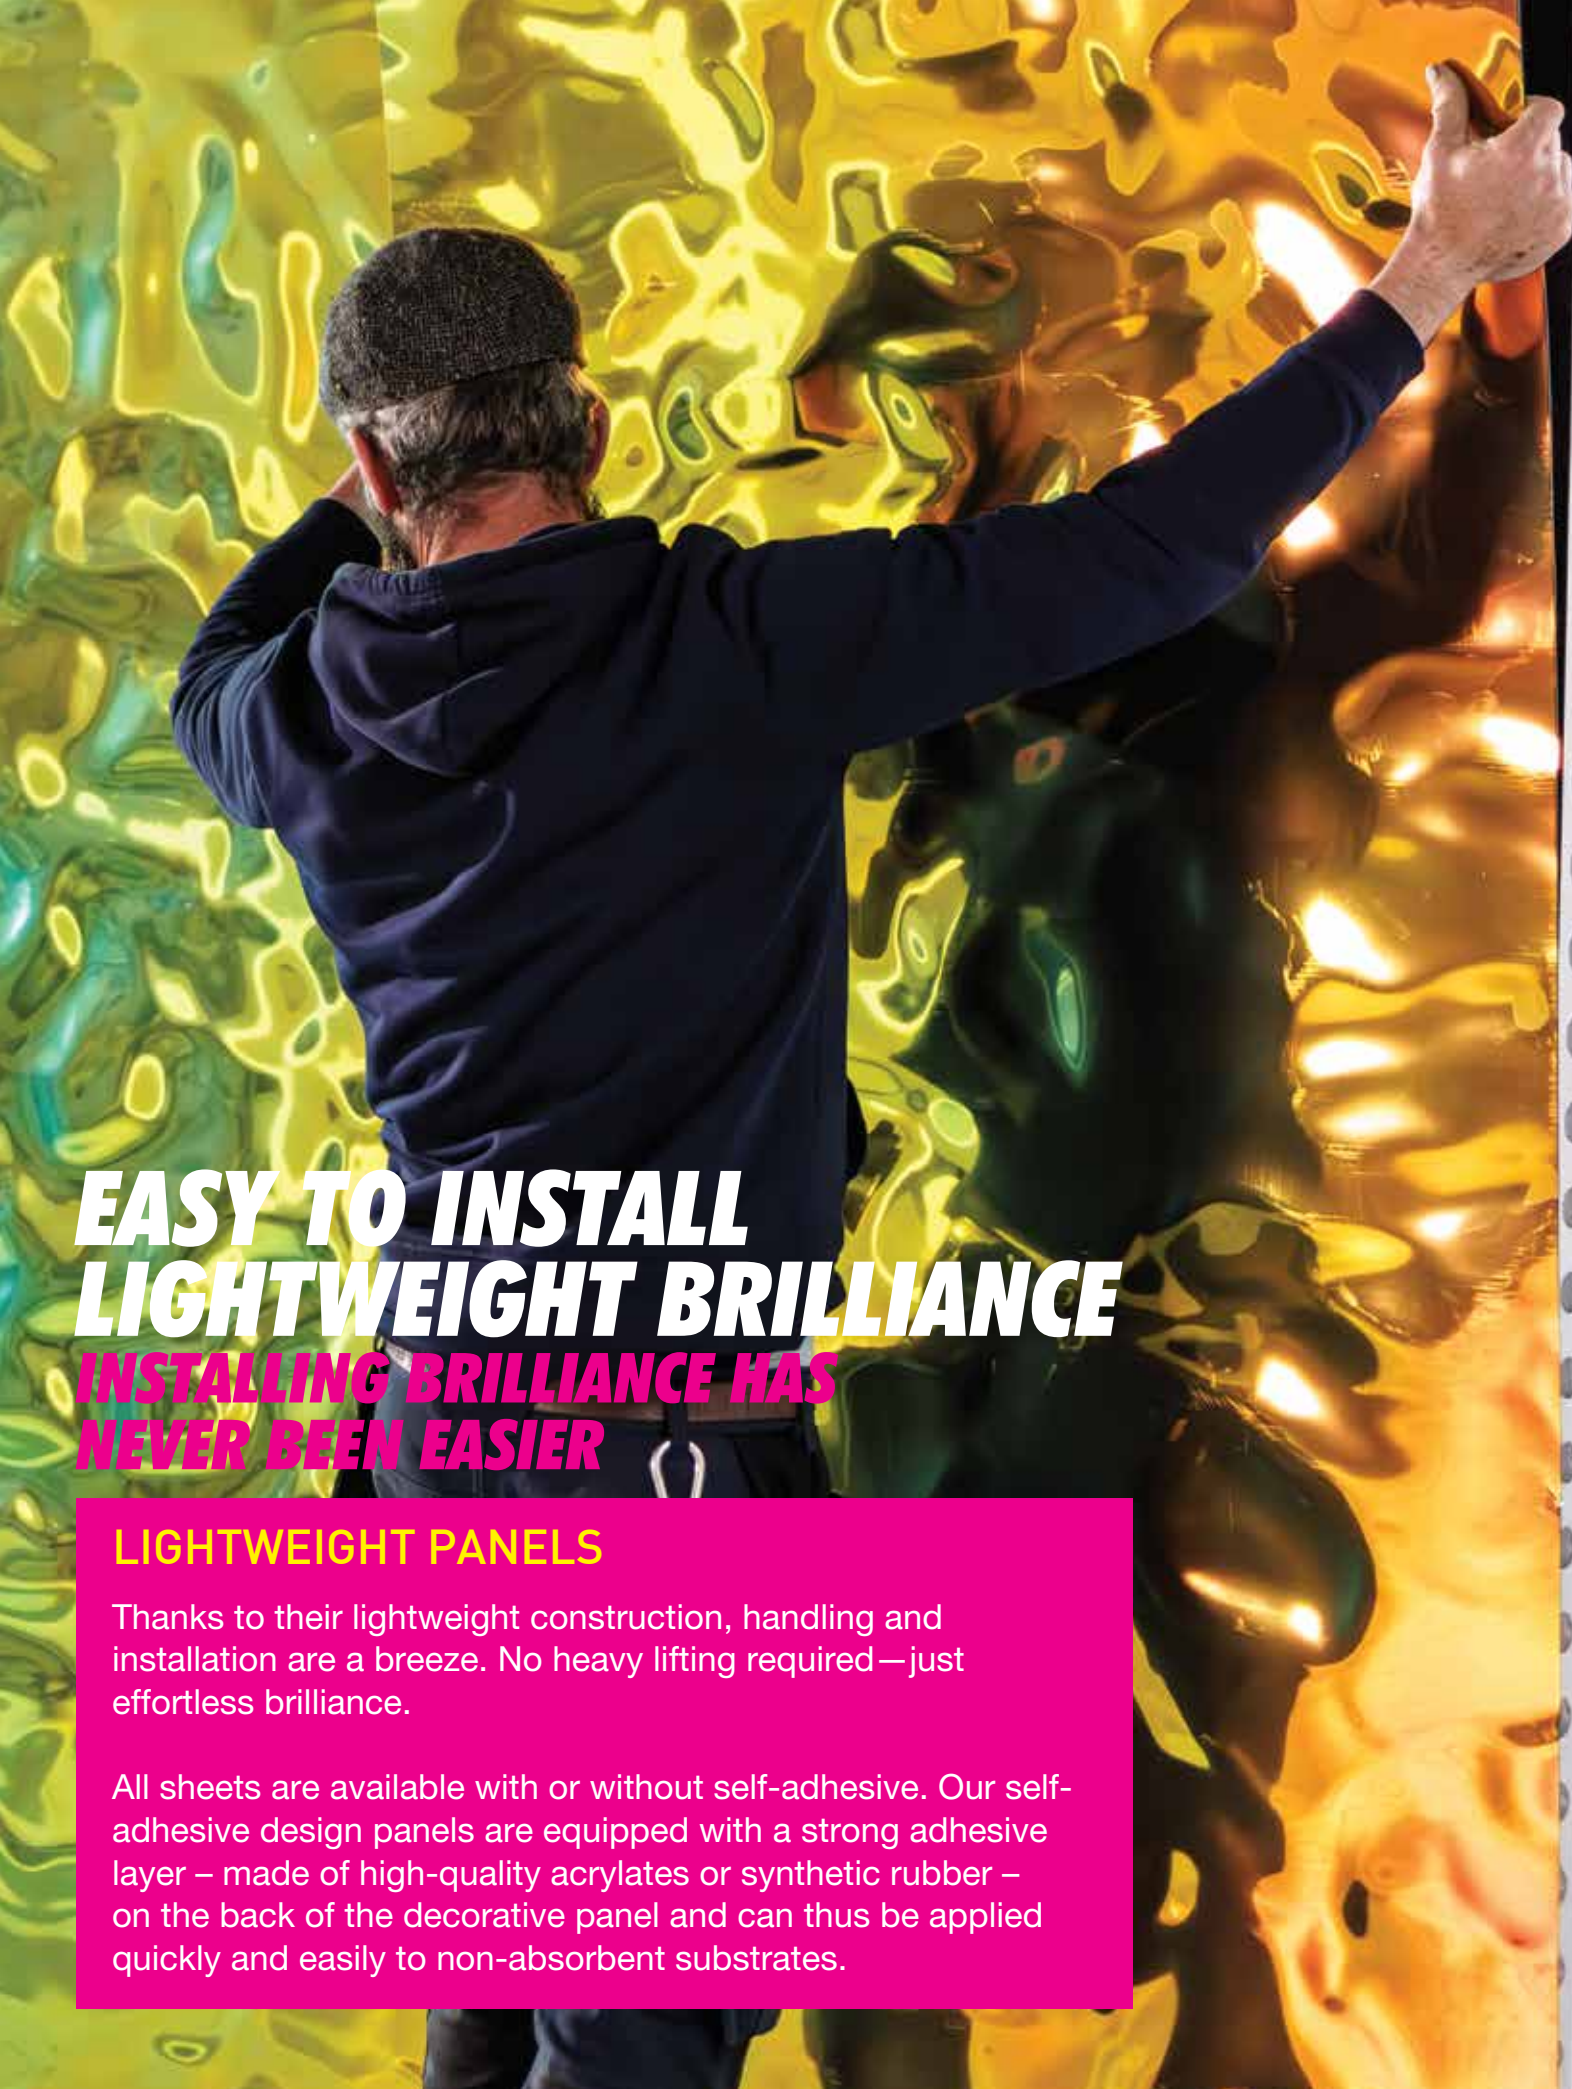

EASY TO INSTALL LIGHTWEIGHT BRILLIANCE

**INSTALLING BRILLIANCE HAS
NEVER BEEN EASIER**

LIGHTWEIGHT PANELS

Thanks to their lightweight construction, handling and installation are a breeze. No heavy lifting required—just effortless brilliance.

All sheets are available with or without self-adhesive. Our self-adhesive design panels are equipped with a strong adhesive layer – made of high-quality acrylates or synthetic rubber – on the back of the decorative panel and can thus be applied quickly and easily to non-absorbent substrates.