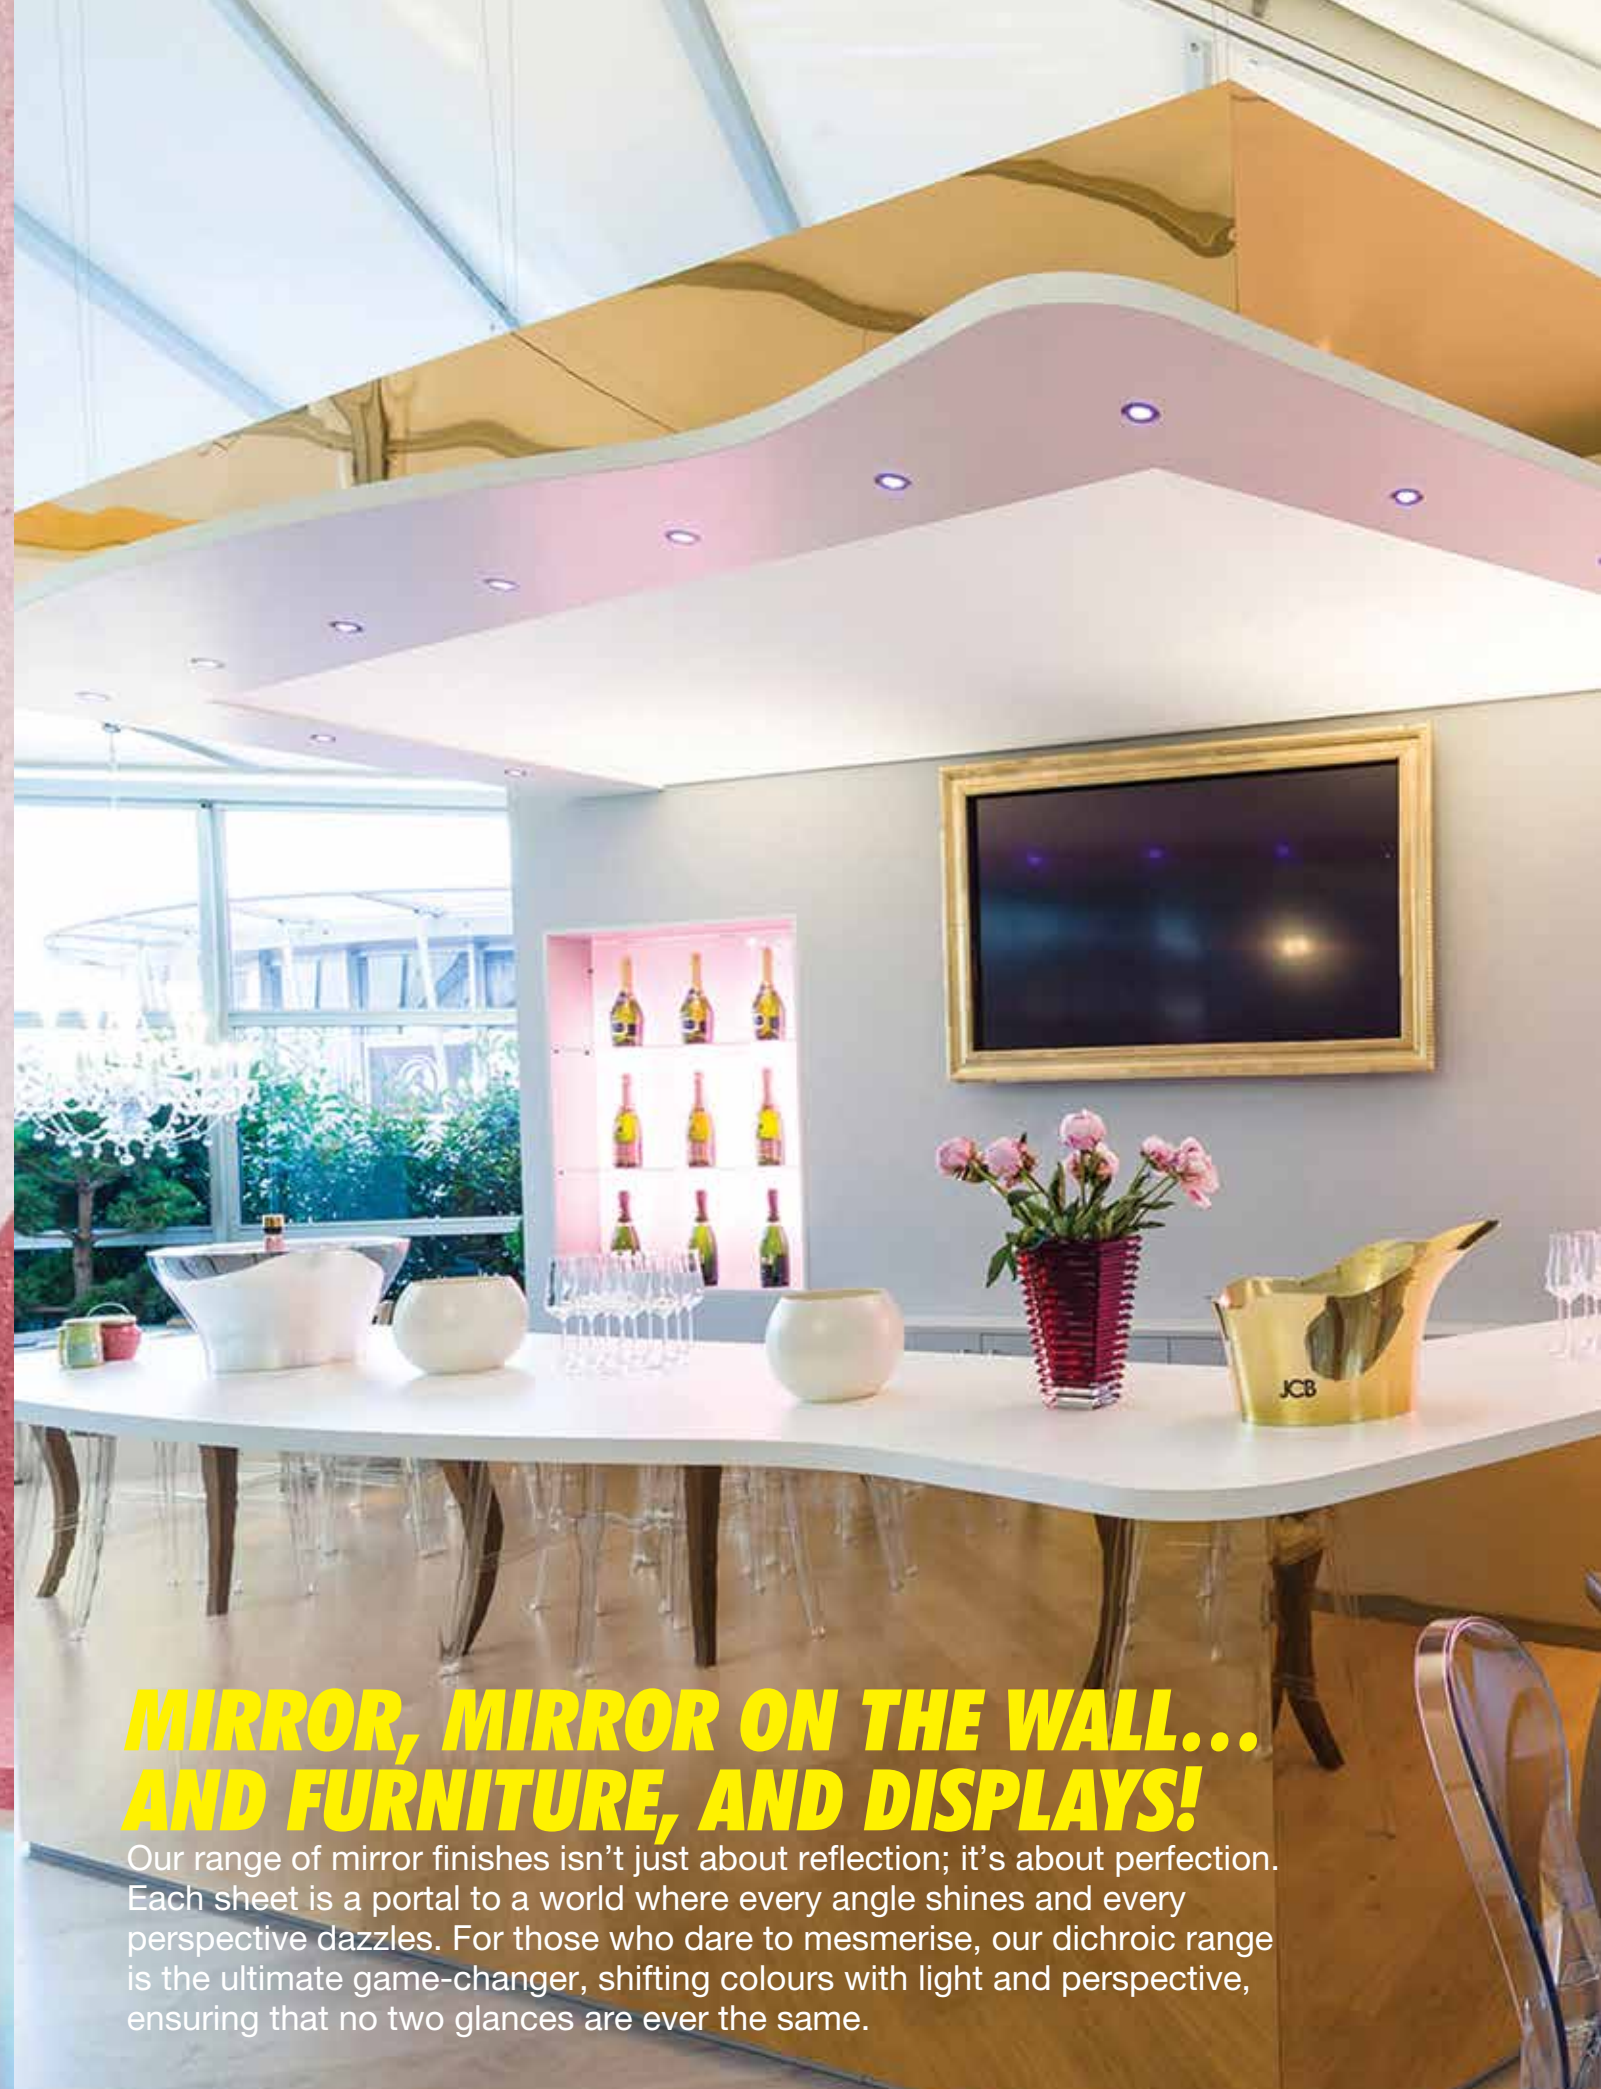

MIRROR, MIRROR ON THE WALL... AND FURNITURE, AND DISPLAYS!

Our range of mirror finishes isn't just about reflection; it's about perfection. Each sheet is a portal to a world where every angle shines and every perspective dazzles. For those who dare to mesmerise, our dichroic range is the ultimate game-changer, shifting colours with light and perspective, ensuring that no two glances are ever the same.