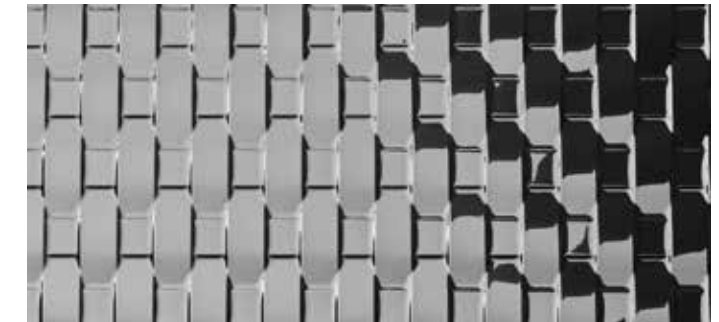

SL RATTAN 20 SILVER

PRODUCT CHARACTERISTIC	NON ADHESIVE	SELF ADHESIVE
FORMAT	2600x1000x2,4 mm	2600x1000x2,64 mm
SURFACE MATERIAL	PET	PET
BASE MATERIAL	HIPS	HIPS
BACK SIDE MATERIAL	-	Adhesive Layer
MATERIAL THICKNESS MM	0,8 mm	1,04 mm
MAX RELIEF HEIGHT IN MM	2,4 mm	2,64 mm