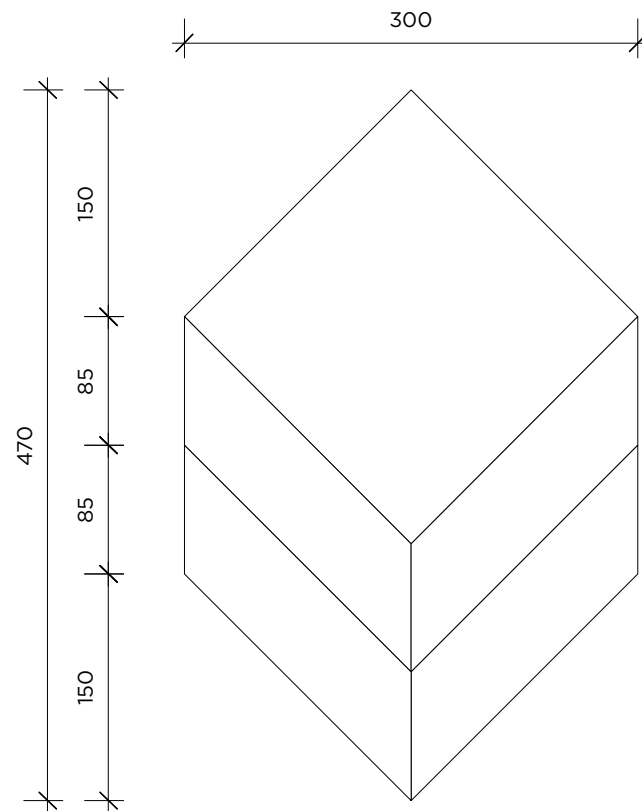

### FRONT VIEW

scale 1:2

## TECHNICAL INFORMATION

WOOD	Walnut
CODE	21-01-UKR-WAL
TILE THICKNESS	18-26 mm
TILE WEIGHT	1,4 kg
FINISH	Transparent coating
DOCUMENT SIZE	A4