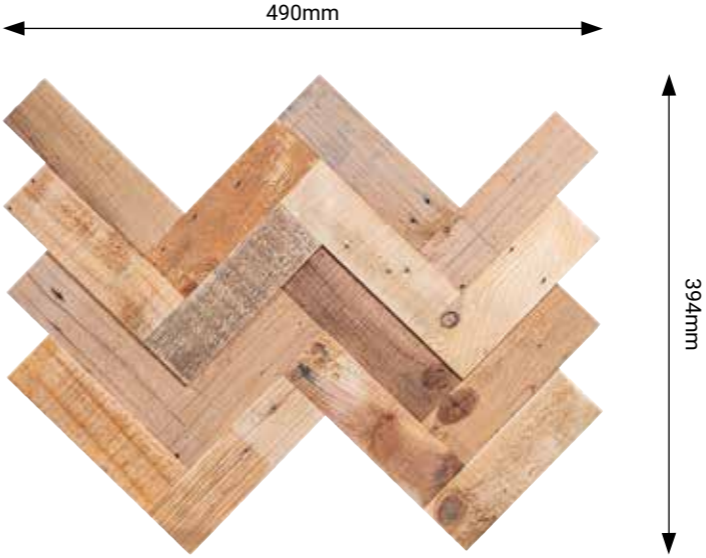

PLANKS

EASY INSTALLATION

**SURFACE
WOW**

HERRINGBONE

LIGHTWEIGHT AND ARE PREASSEMBLED FOR A QUICK AND EASY INSTALLATION.

A unique assembly of salvaged woods capturing the genuine look of rustic herringbone with colours inspired by nature.

Specifications

- Tile dimension 394mm x 490mm with a thickness of 10-16mm
- Packaging: Each box covers 1.02m²
- Wood: The Wow Wood Collection is made from 100 % salvaged mix of pine, spruce and fir wood and it has a light brushing texture appearance for interior finish.
- Application: suitable wall adhesive

Specifications

- Tile dimension 215mm x 505 mm with a thickness of 10-16mm.
- Packaging: Each box covers 0.76m².
- Wood: The Wow Wood Collection is made from 100 % salvaged mix of pine, spruce and fir wood and it has a light brushing texture appearance for interior finish.
- Application: Suitable wall adhesive.

Specifications

- Tile dimension 215mm x 505mm with a thickness of 10-16mm.
- Packaging: Each box covers 0.68m².
- Wood: The Wow Wood Collection is made from 100 % salvaged mix of pine, spruce and fir wood and it has a light brushing texture appearance for interior finish.
- Application: suitable wall adhesive.