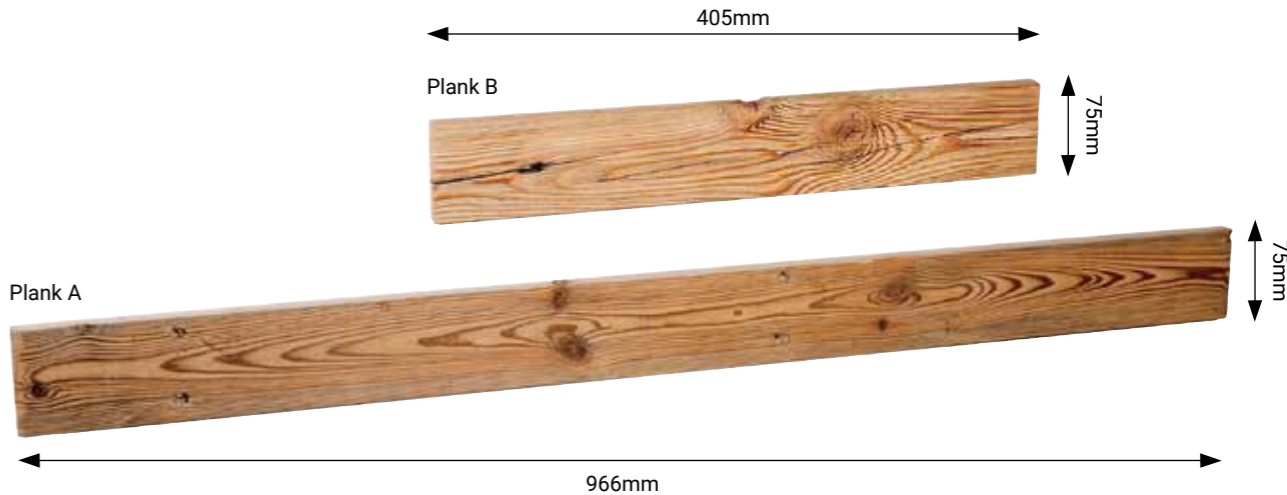

PLANKS

PLANKS ARE LIGHTWEIGHT AND ARE PREASSEMBLED FOR A QUICK AND EASY INSTALLATION.

A unique assembly of salvaged woods giving you a WOW wall that will impress at first sight with colours inspired by nature. The reclaimed woods give you a sustainable wall option.

Specifications

- The wood planks come in two sizes, plank A: 966mm x 75mm and Plank B: 405mm x 75mm, the box contains a mix of both with a total of 0.74m².
- Packaging: Each box covers 0.74m².
- Wood: The Wow Wood Collection is made from 100 % salvaged mix of pine, spruce and fir wood and it has a light brushing texture appearance for interior finish.
- Application: suitable wall adhesive.