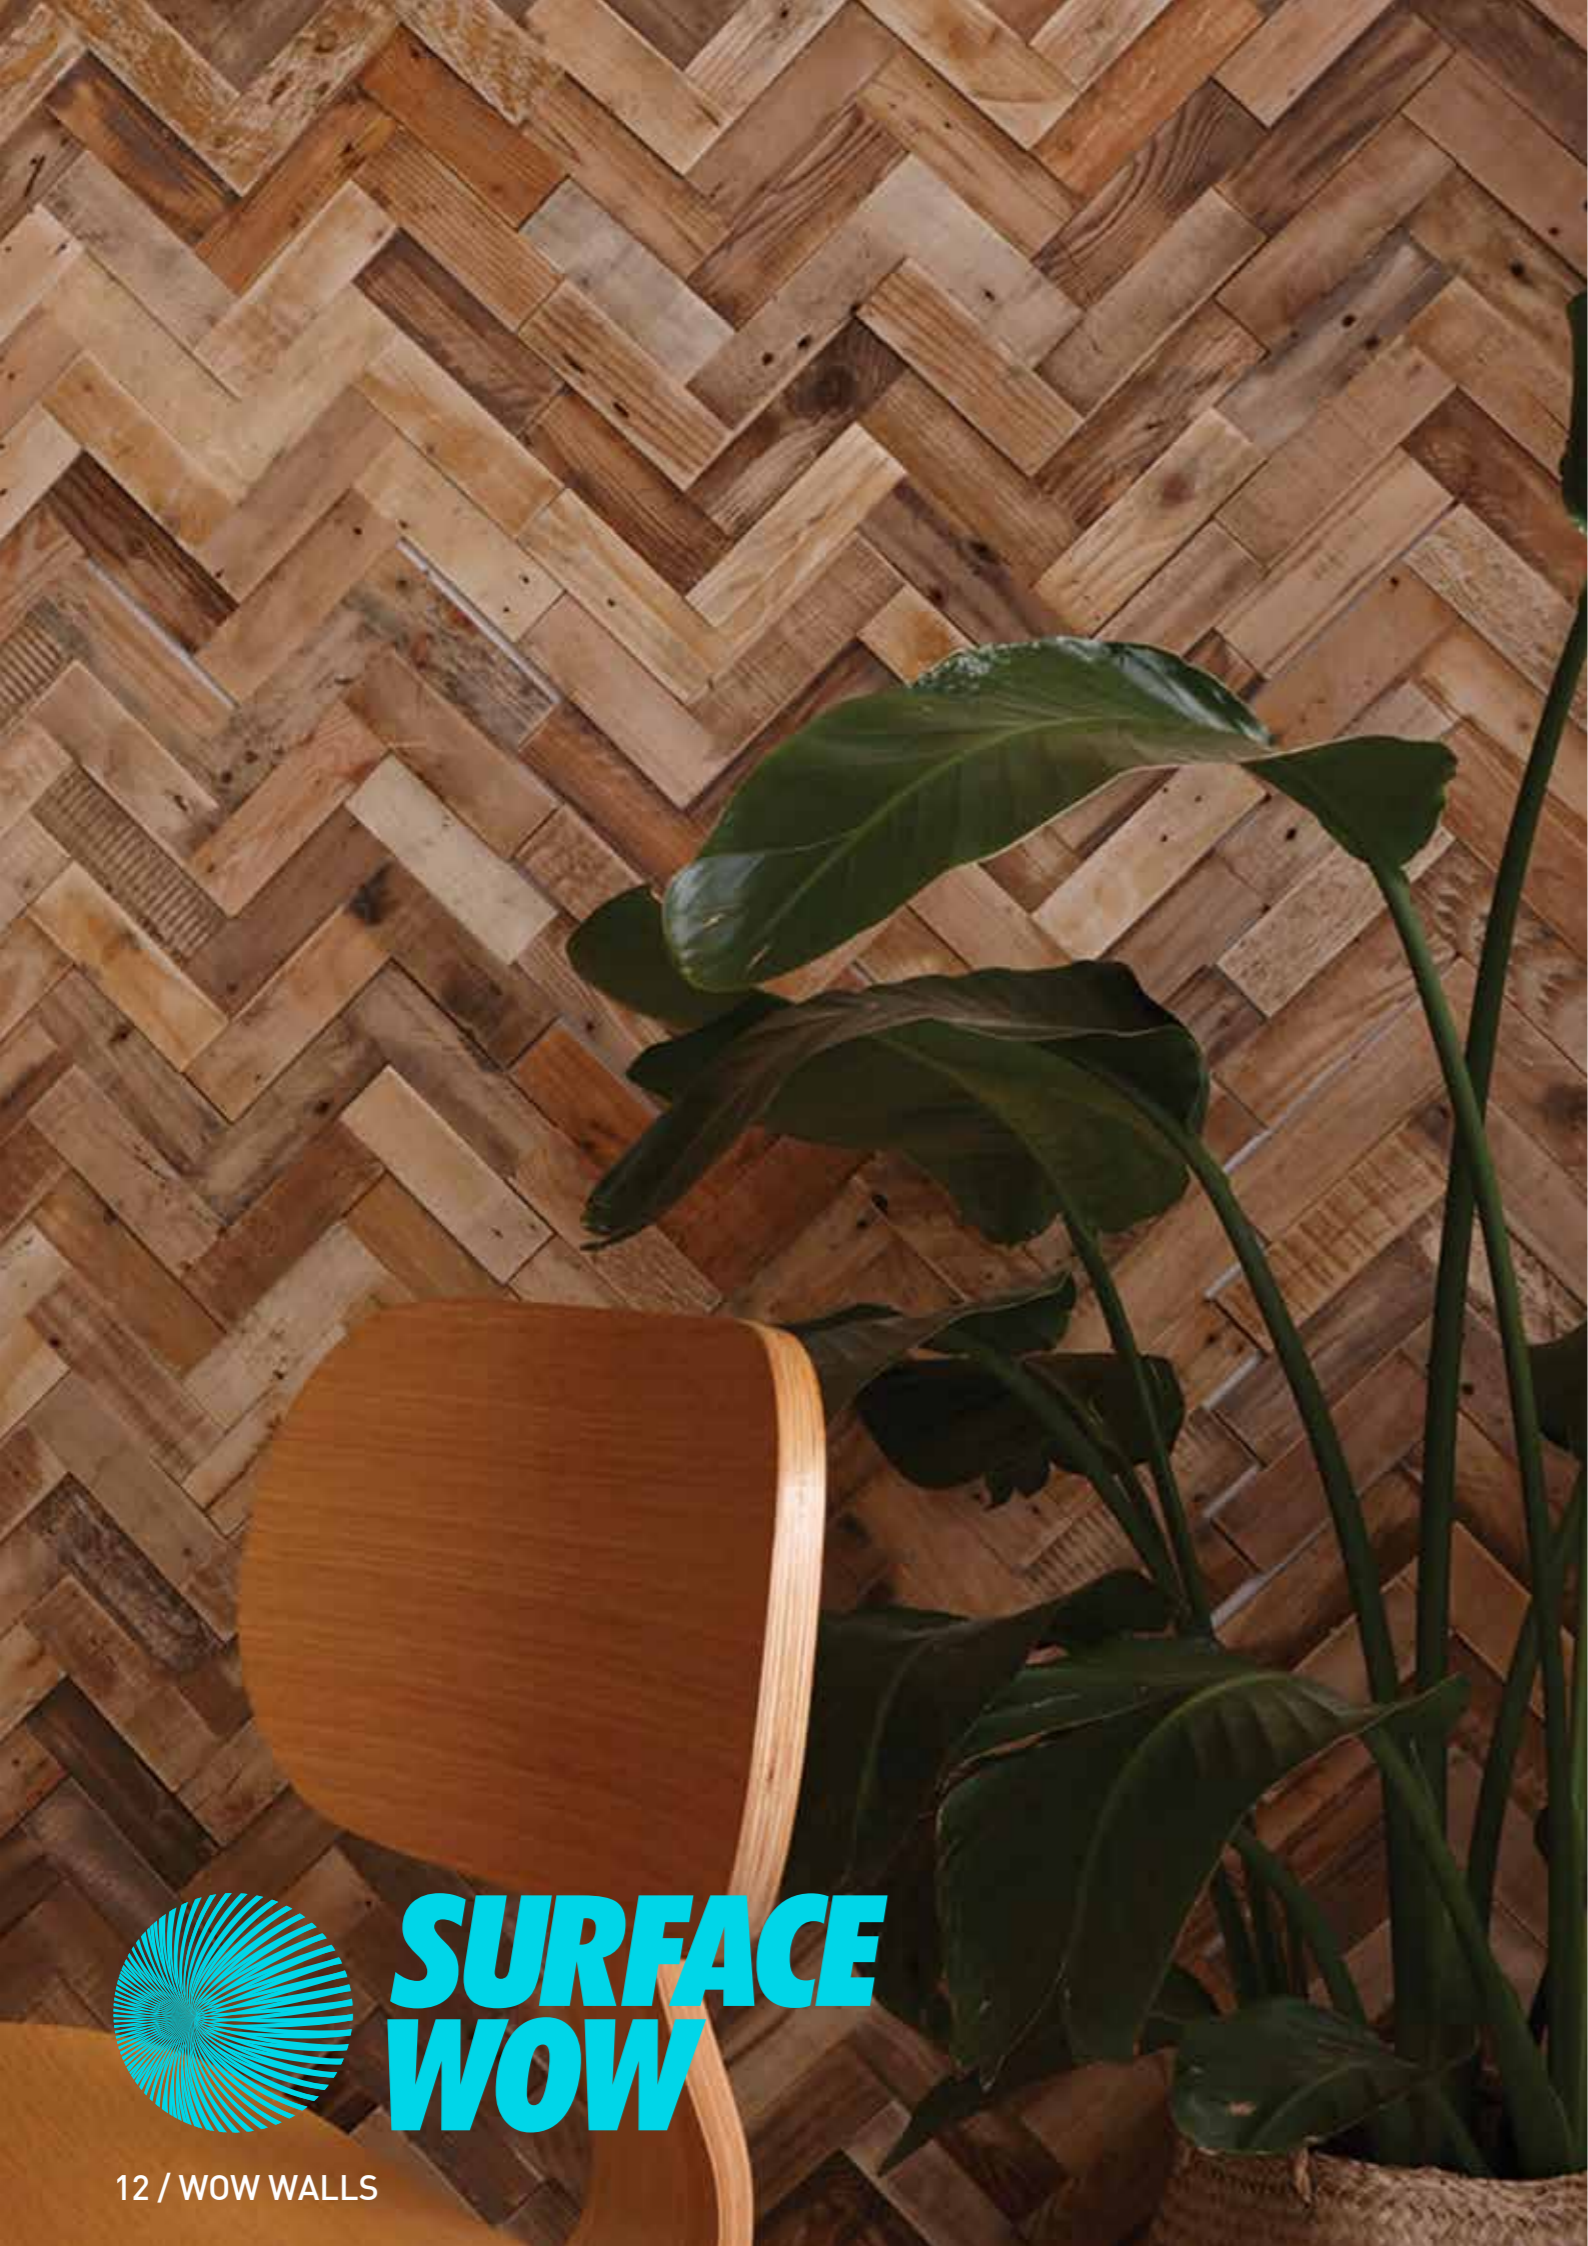

PLANKS

EASY INSTALLATION

**SURFACE
WOW**

HERRINGBONE

LIGHTWEIGHT AND ARE PREASSEMBLED FOR A QUICK AND EASY INSTALLATION.

A unique assembly of salvaged woods capturing the genuine look of rustic herringbone with colours inspired by nature.

Specifications

- Tile dimension 394mm x 490mm with a thickness of 10-16mm
- Packaging: Each box covers 1.02m²
- Wood: The Wow Wood Collection is made from 100 % salvaged mix of pine, spruce and fir wood and it has a light brushing texture appearance for interior finish.
- Application: suitable wall adhesive