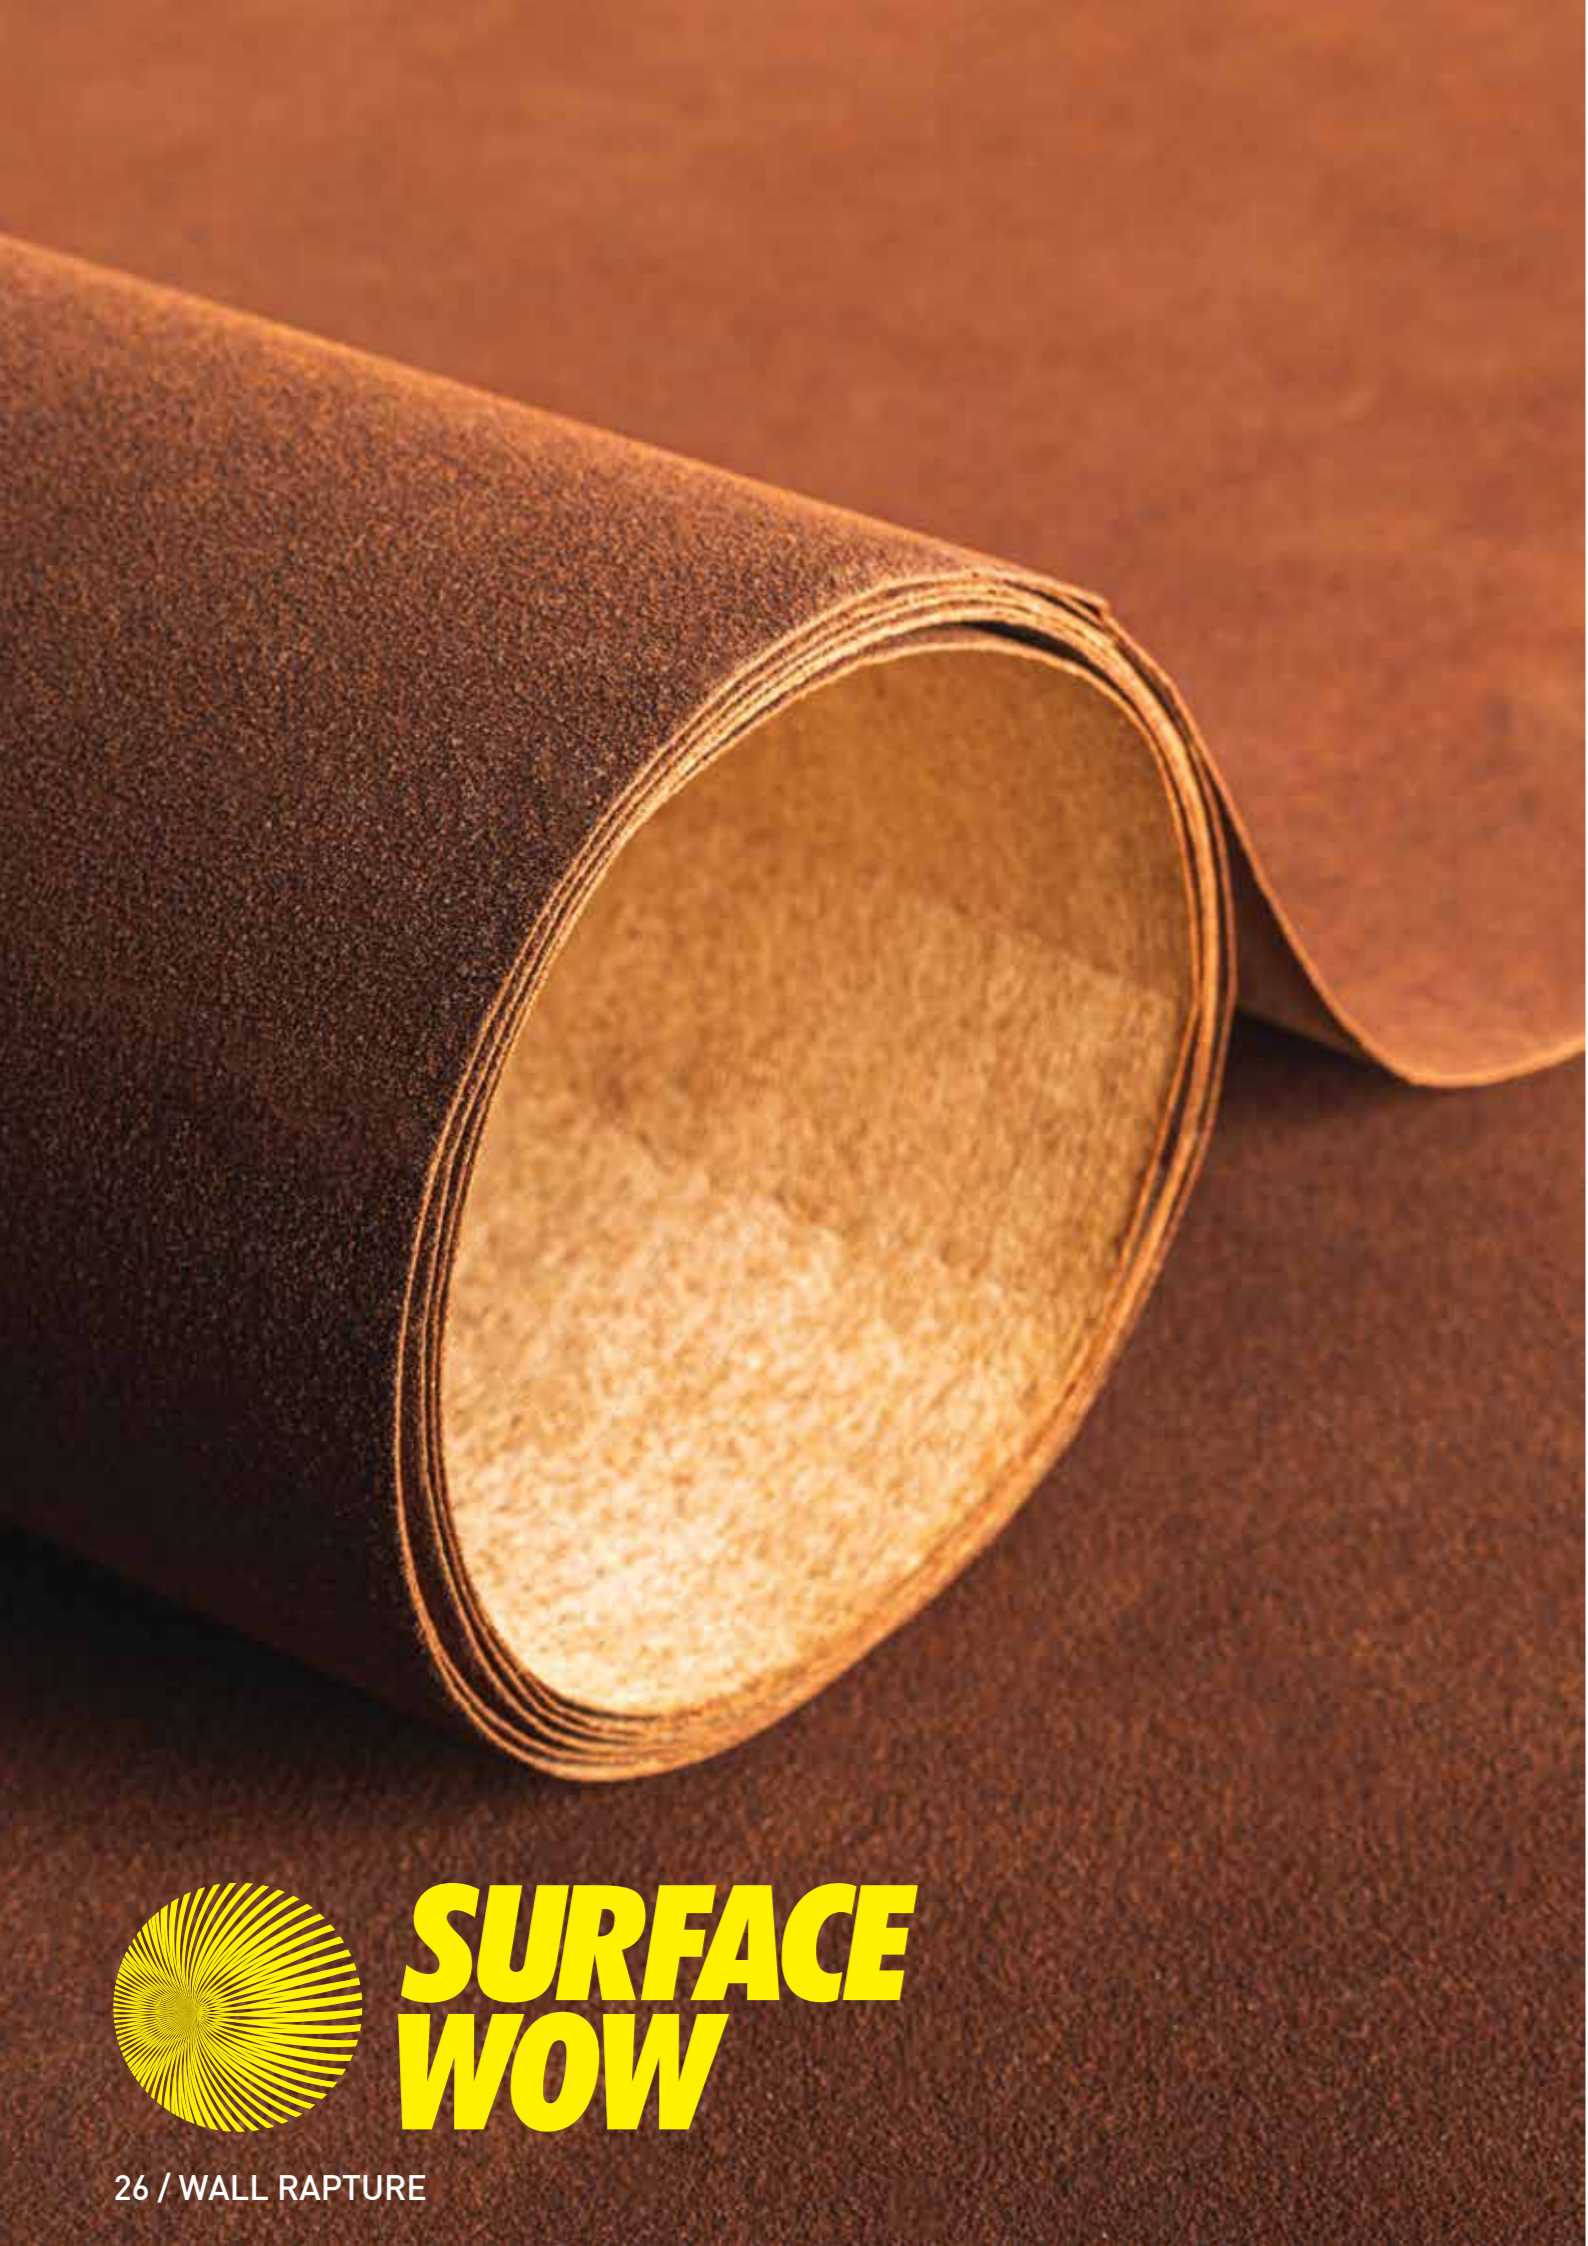

RUST STANDARD

REAL METALS ARE USED IN OUR RUST, WHICH CREATE AN AUTHENTIC AND HAPTICALLY REAL RUSTY LOOK. WITH OUR STANDARD GRATE, YOU CAN TRANSFORM WALLS OR OBJECTS INTO REAL CORTEX BODIES.

Rolled up, the customer receives our 300x100cm strips packed in a cardboard box, including glue and grout. The material can be cut to the desired size on a flat surface with a craft knife without any problems.

Product

Material	Fleece Rock Dispersion
Format	300x100 cm ~ 1 cm
Total weight	0.8 kg / m² ~ 0.2 kg / m² (of which 0.04 kg / m² fleece)
Total thickness	1.2mm ~ 0.5mm
Roll weight	2.4 kg ~ 0.6 kg / m²
Packaging	Wallpaper glue and grout included

Features

- **Features** • Authentic, standardized putty and rust surfaces
- Mineral, over 70% natural rock material
- 100% handmade in Germany
- BPA, epoxy resin and odor free
- CE certified
- Real look and feel – like real concrete and cortex bodies
- Easy and quick processing, also on curves and edges
- Breathable
- Thin, light and flexible
- Holds on all stable surfaces
- Cheaper and faster transport
- No construction dust and noise

Fire resistance: Fire behavior according to DIN EN 13501-1: 2010-10: C-s1, d0

* also available in B-s1, d0

Certification: DIN EN 15102 for decorative wallcovering (CE certified)