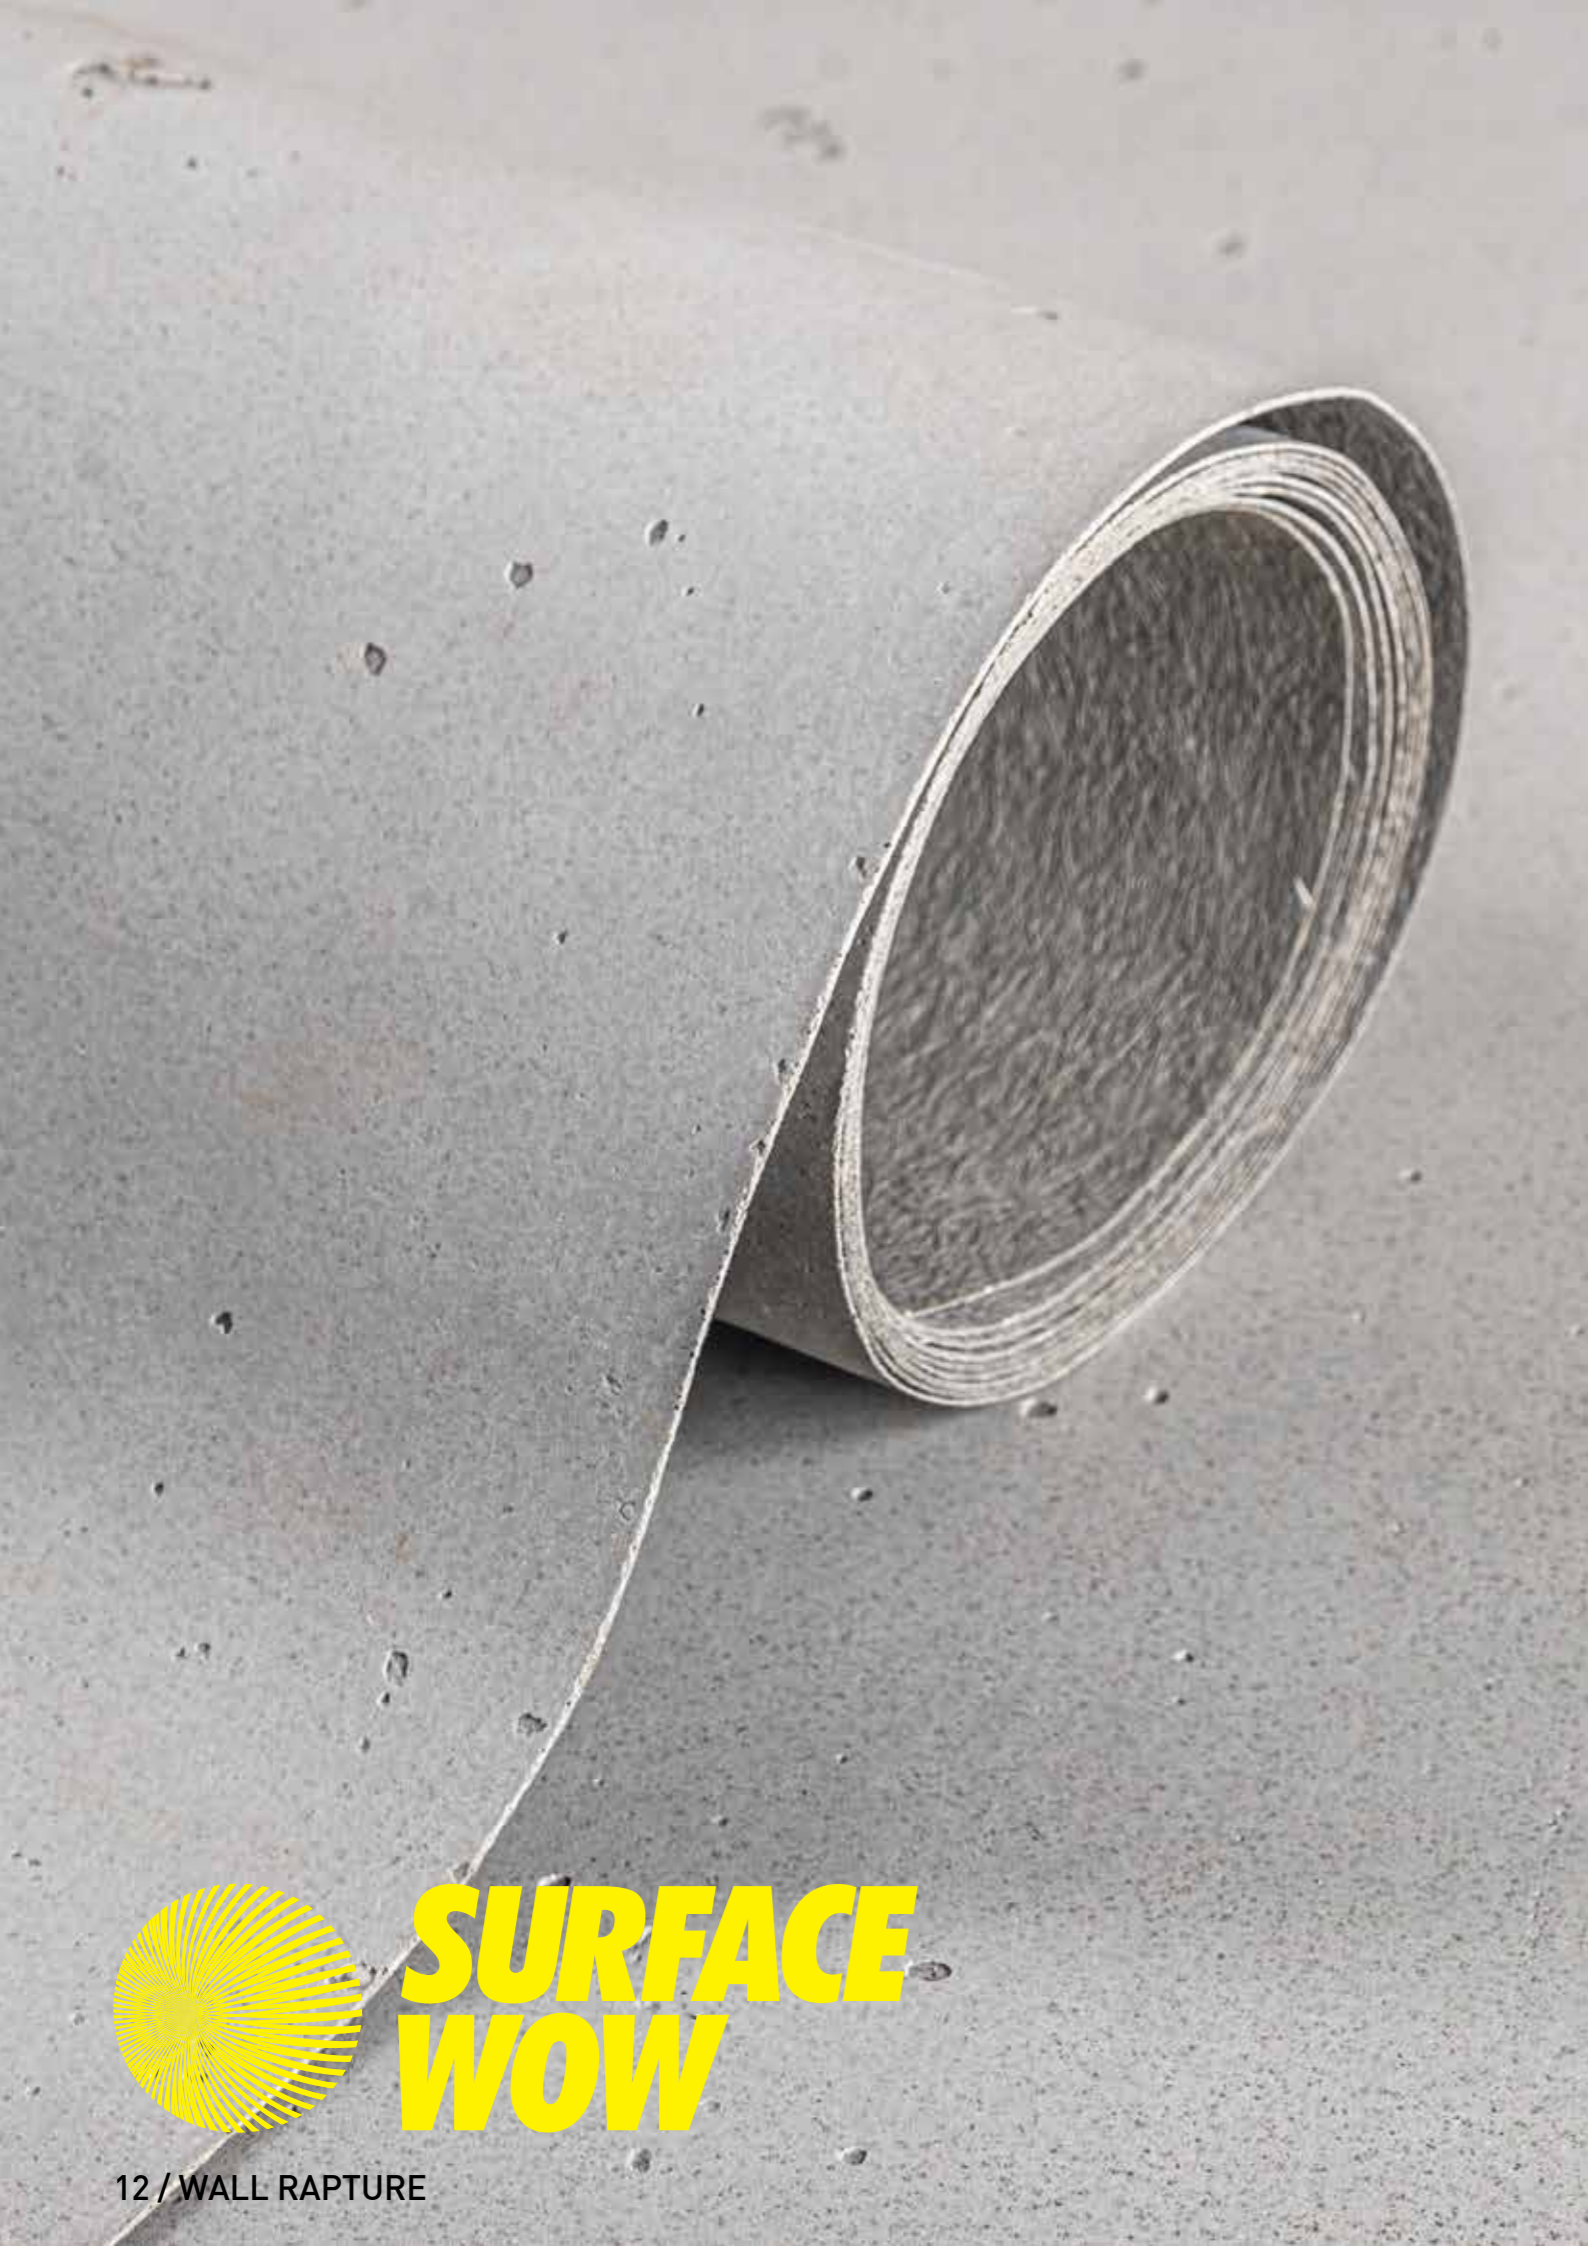

Once applied, the flame-retardant and breathable membranes can be processed further with additional products such as glazes and seals.

This enables the craftsman to put his individual stamp on every building project. Rolled up, the customer receives our 300x100cm strips packed in a cardboard box, including glue and modeling and grout. The material can be cut to the desired size on a flat surface with a craft knife without any problems.

CONCRETE STANDARD

OUR “CLASSIC” CONCRETE STANDARD CONVINCES IN LOOK AND FEEL AND IS IN NO WAY INFERIOR TO A REAL CONCRETE WALL. THE INCORPORATED CAVITIES GIVE EVERY WALL A REALISTIC EXPOSED CONCRETE LOOK.