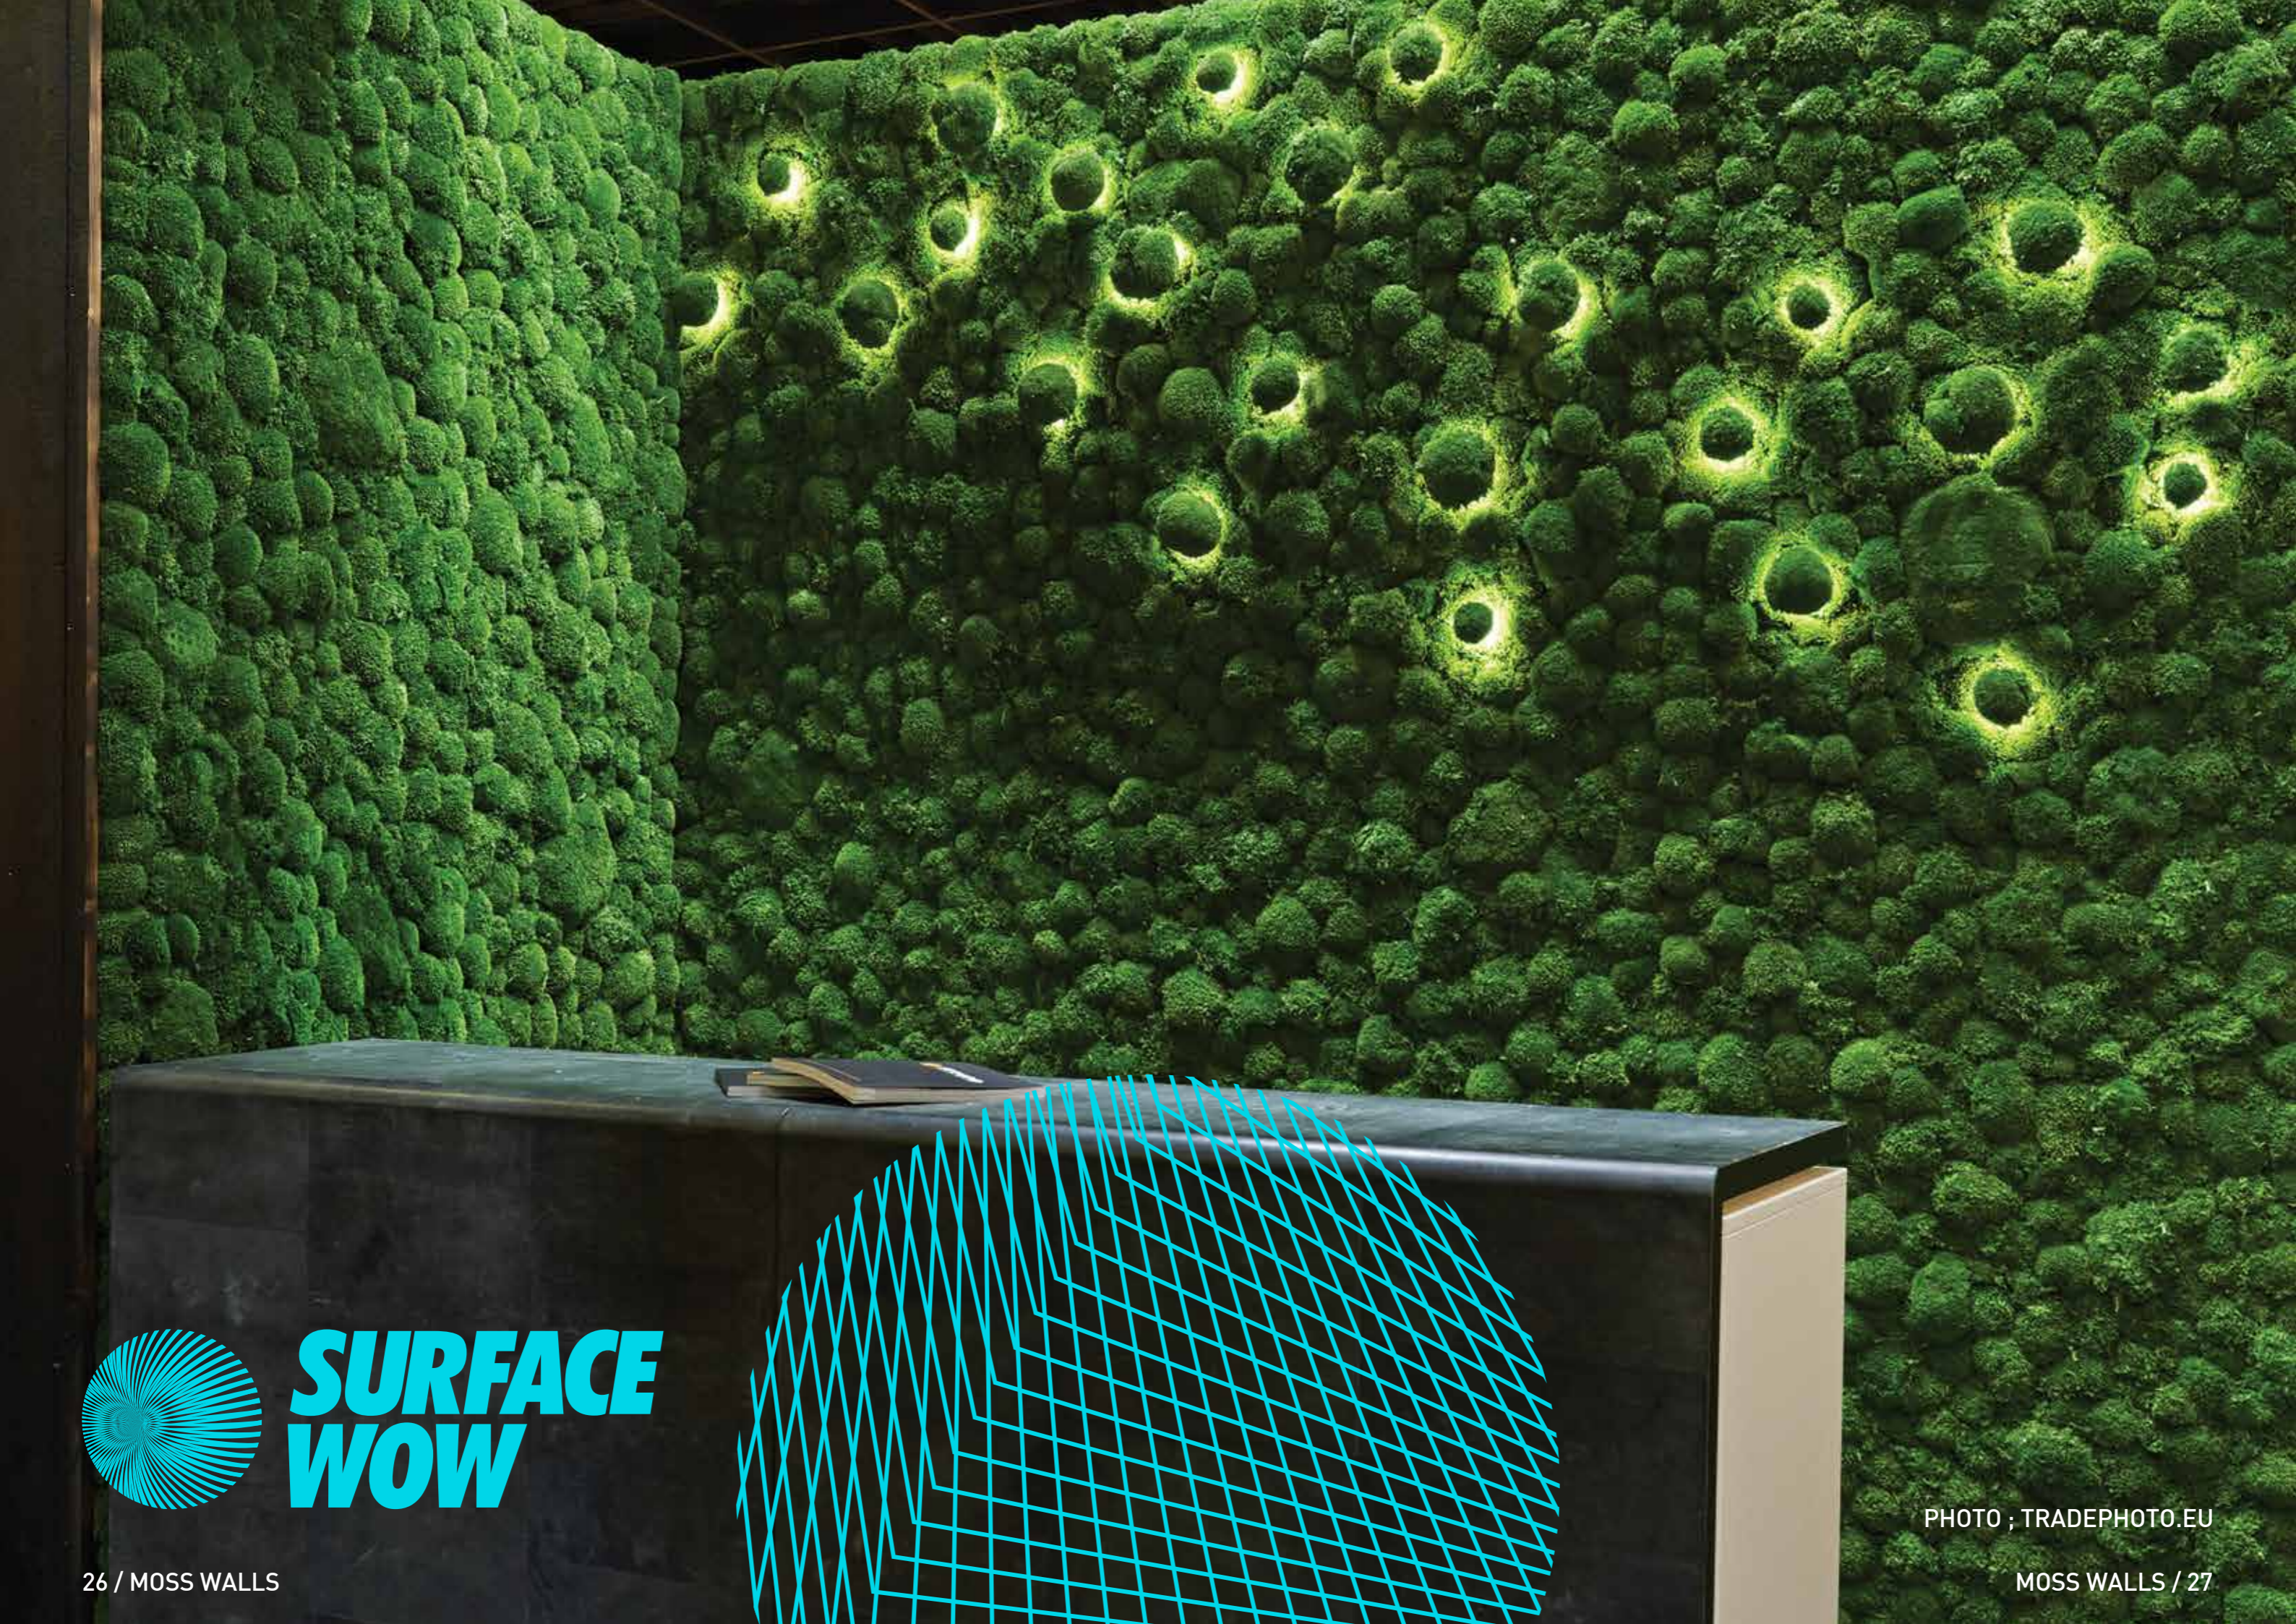

**SURFACE
WOW**

STEP 1 PICK YOUR COLOUR

MOSS GREEN

Our Evergreen Moss Standard 100% genuine moss panels have been developed for fast and straightforward self-installation. The natural moss panels are suitable for flat, convex or concave mounting around objects or installation as a moss wall. Our Evergreen Moss Panels are specially preserved reindeer moss, fastened to flexible 380 x 580 mm panels. They are made of the same reindeer moss as our Evergreen Moss Premium product and don't need light, water or feeding.

**SURFACE
WOW**

**NATURAL MOSS
CREATES A CALMING
PEACEFUL AMBIENCE FOR
WELLBEING AT WORK.**

**THE MOSS SURFACE
PROVIDES AN ADDITIONAL
BENEFIT BY ABSORBING
REFLECTED SOUND IN THE
IMMEDIATE VICINITY.**

**SURFACE
WOW**