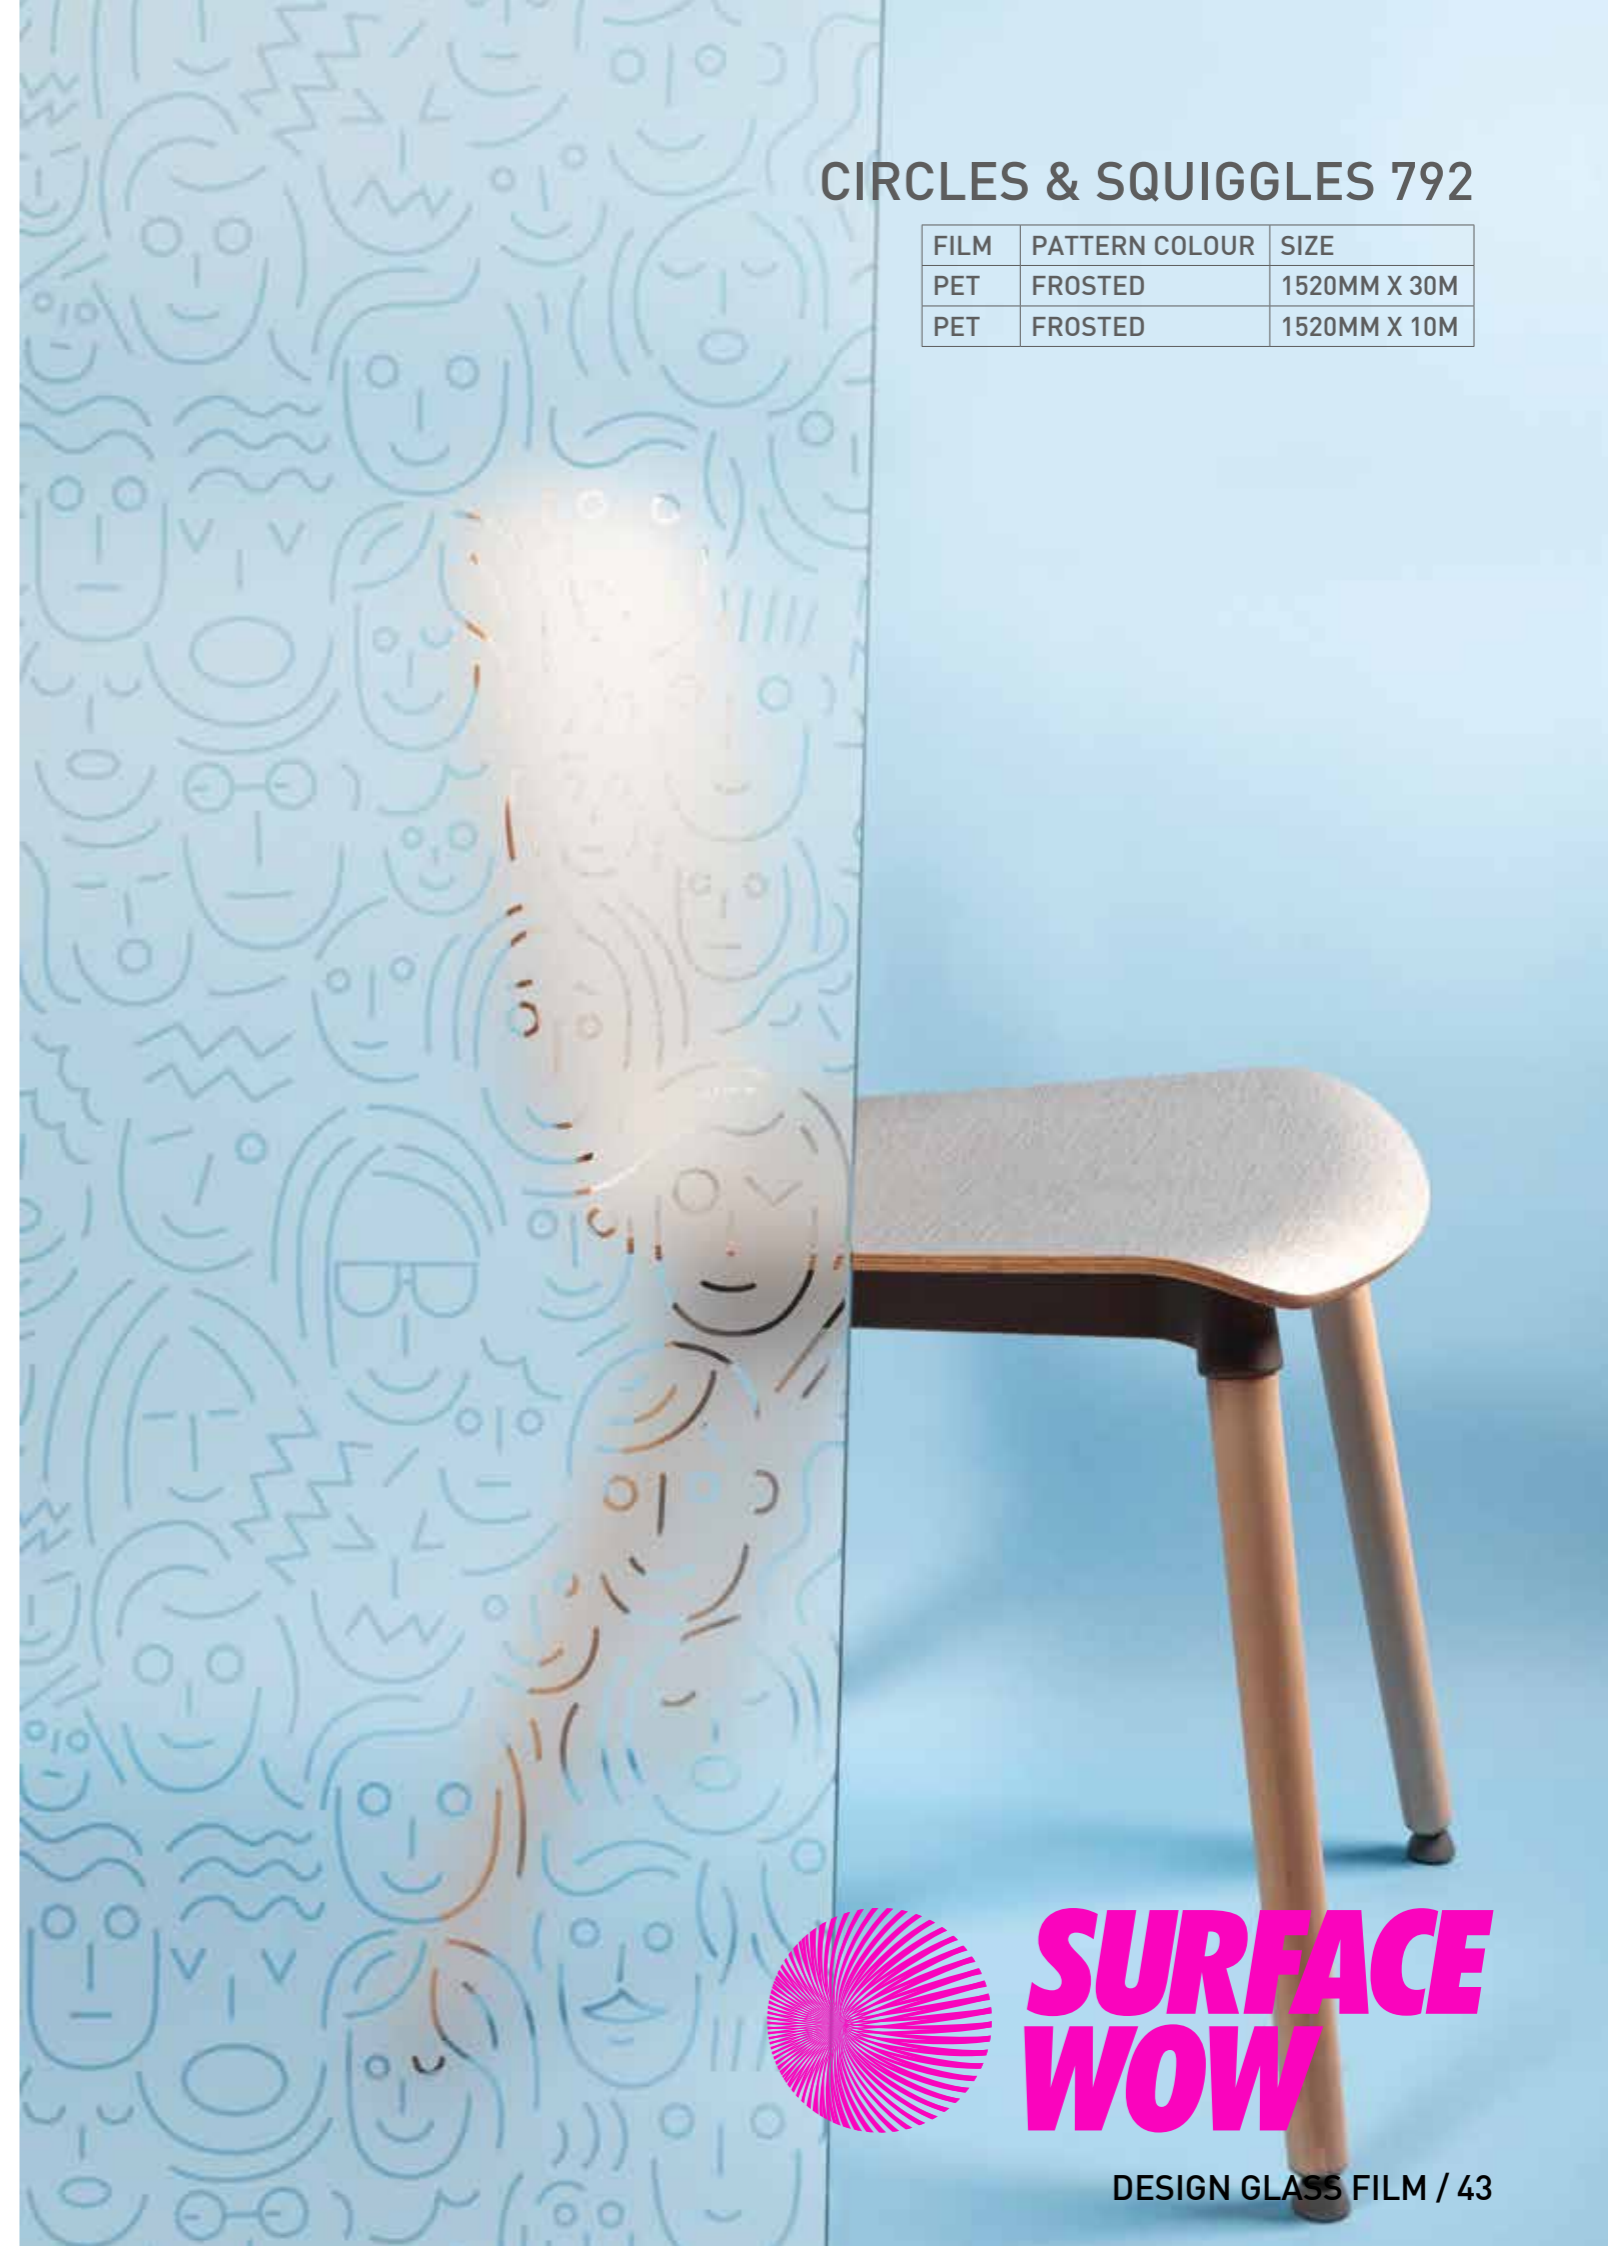

CIRCLES & SQUIGGLES 792

FILM	PATTERN COLOUR	SIZE
PET	FROSTED	1520MM X 30M
PET	FROSTED	1520MM X 10M