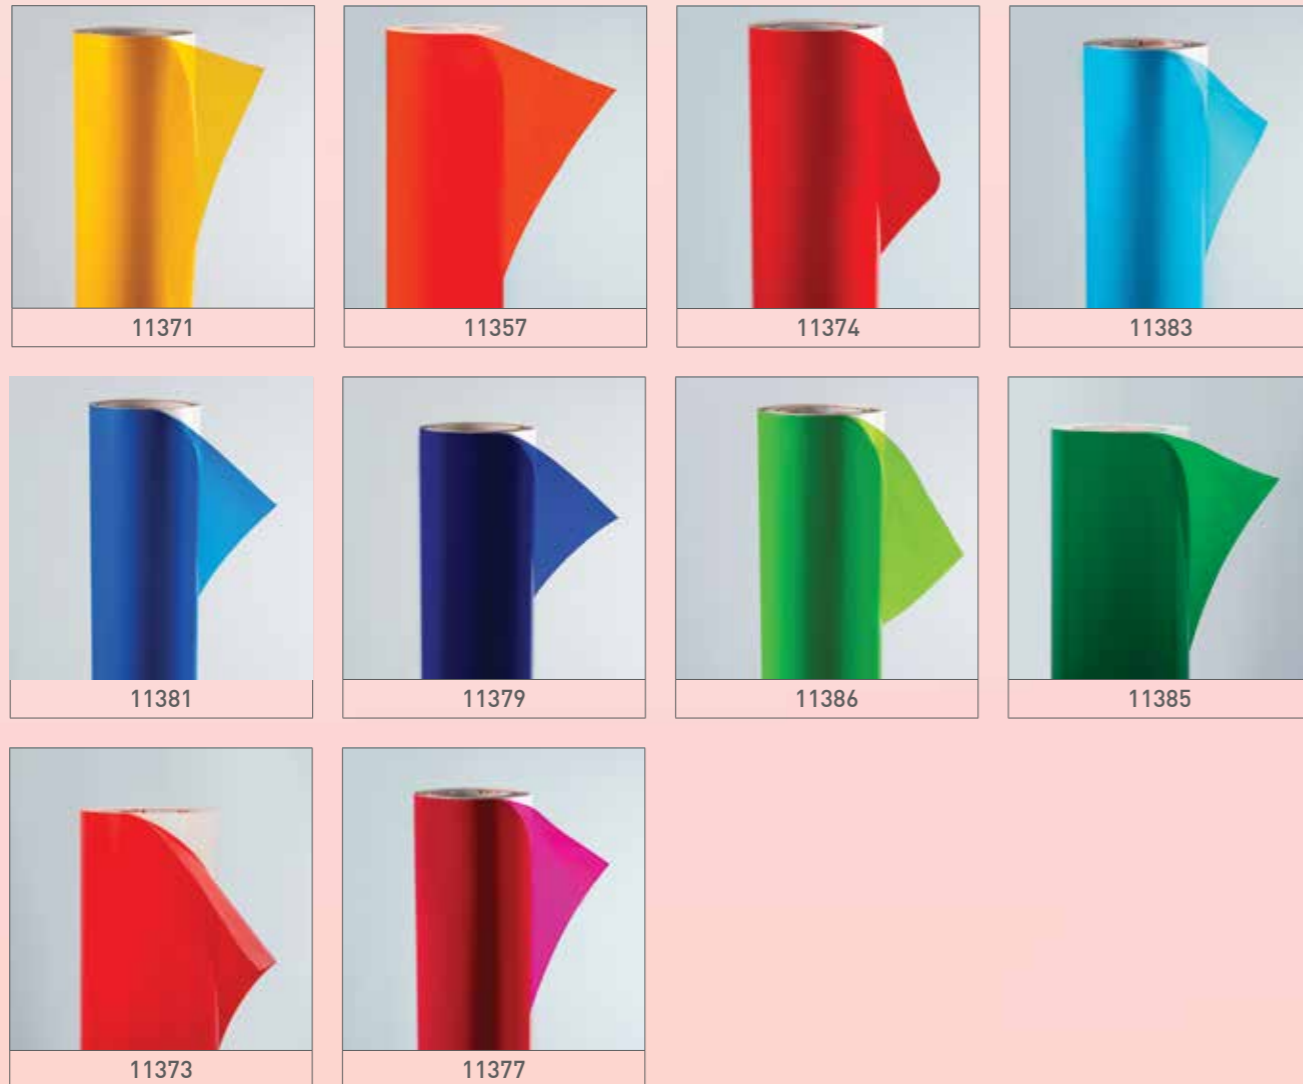

FILM	PATTERN COLOUR	SIZE
PVC	GLOSS	1250MM X 50M
PVC	GLOSS	1250MM X 1M

**THE COLOURED PVC TRANSPARENT
FILM CAN BE PLOTTED FOR CREATIVE
GLASS DESIGNS.**

This range of high quality PVC films lets you create high impact decorations on indoor and outdoor glass surfaces and performs amazingly when plotted so you can create amazing designs till your heart is content.