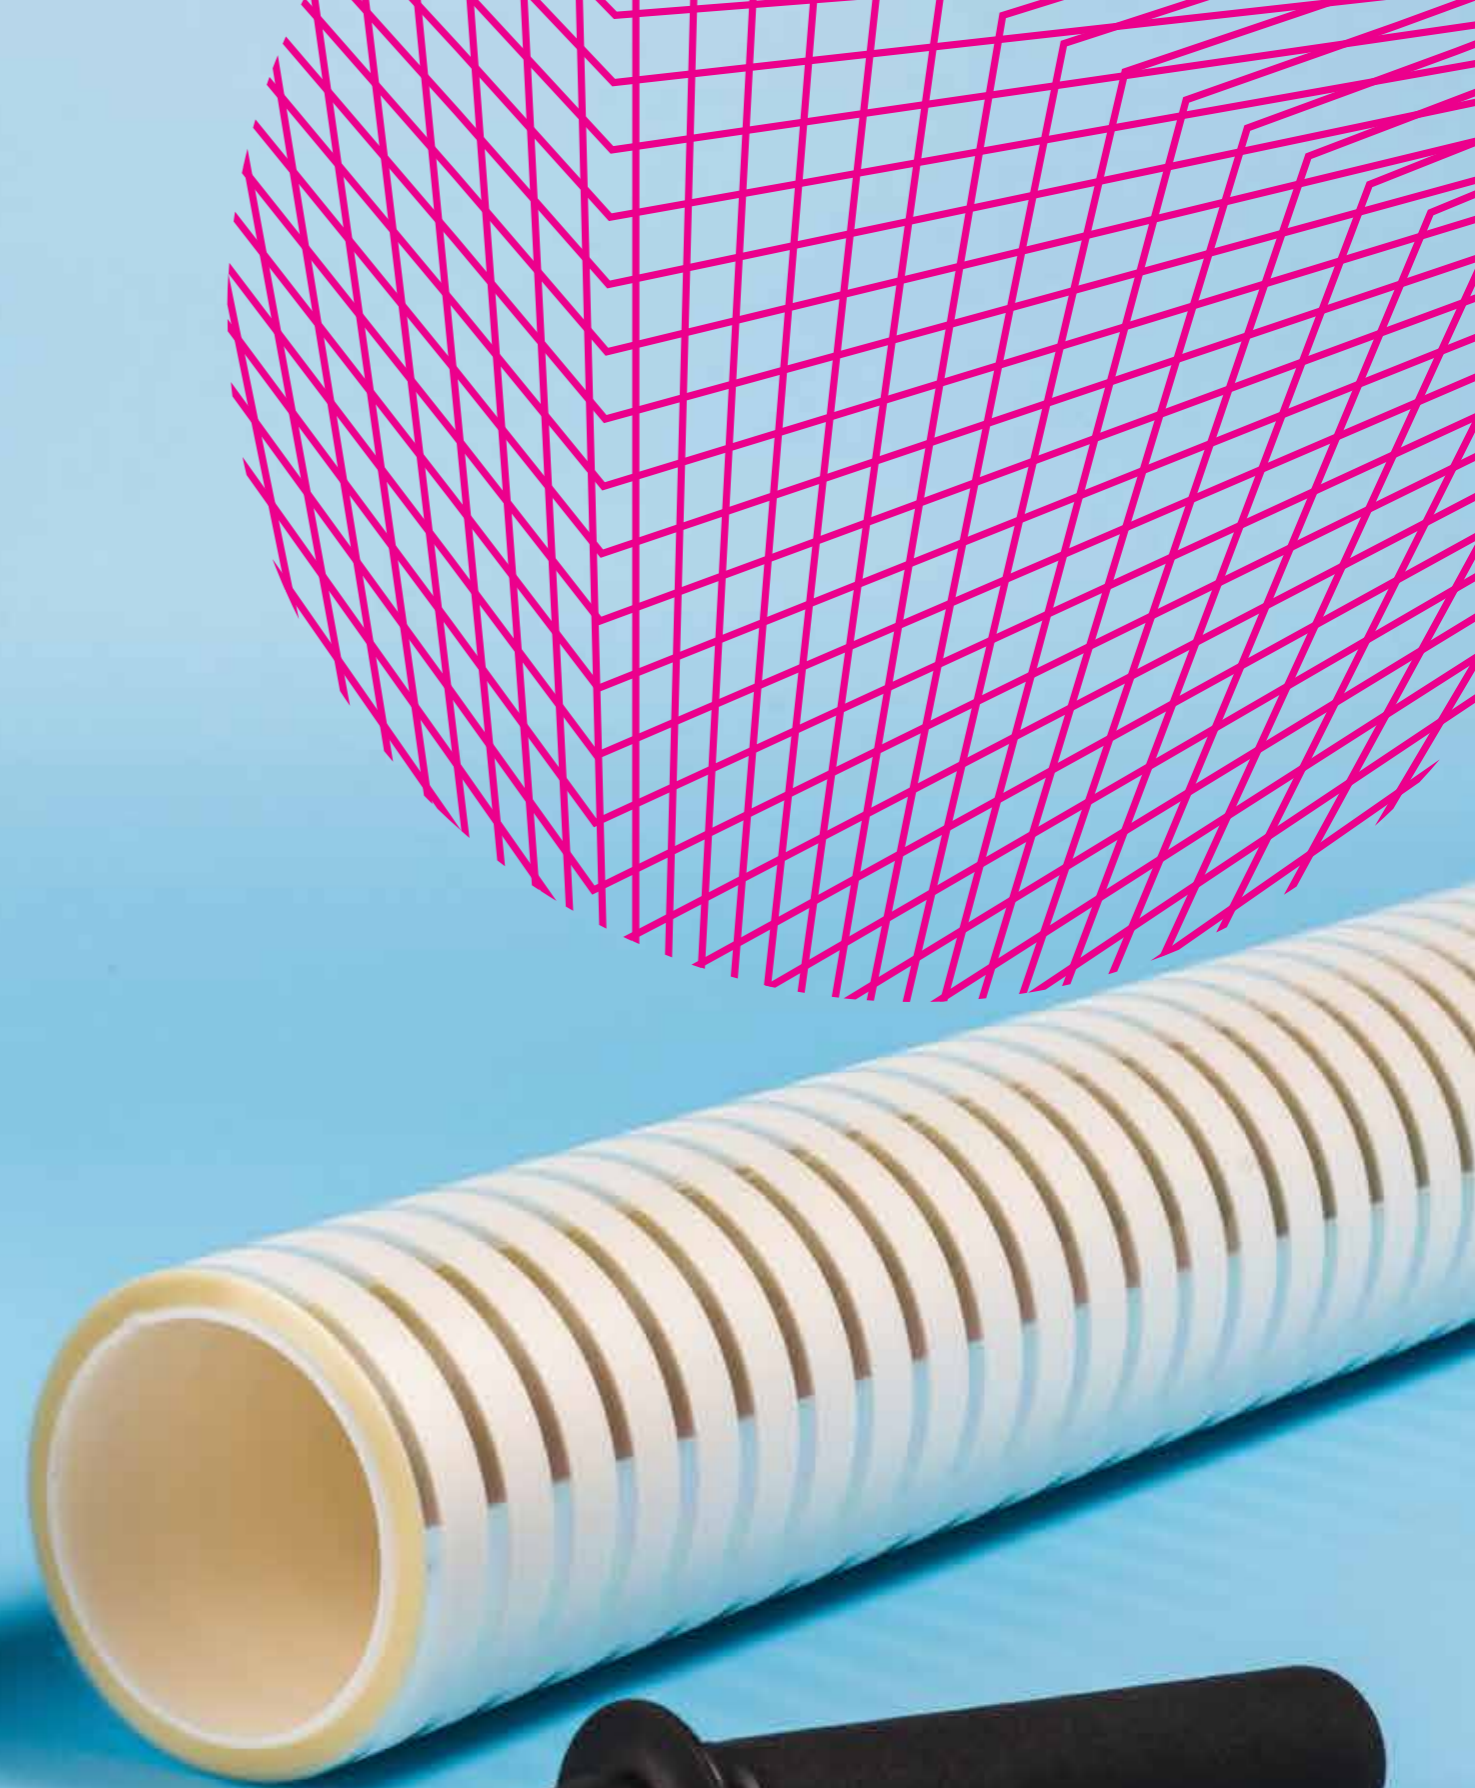

THE FACTS

SD+ Design Glass Films have been especially developed as a solution for Interior Glass Manifestation.

Material	PET 23 Microns
Adhesive	Acrylic 13GR/M2
Linear	Siliconed PET 23 Microns
Thickness	23 Microns

Fire Rating

Standard Euroclasses

Gaurantee 10 years (for glazing not exposed to sun)