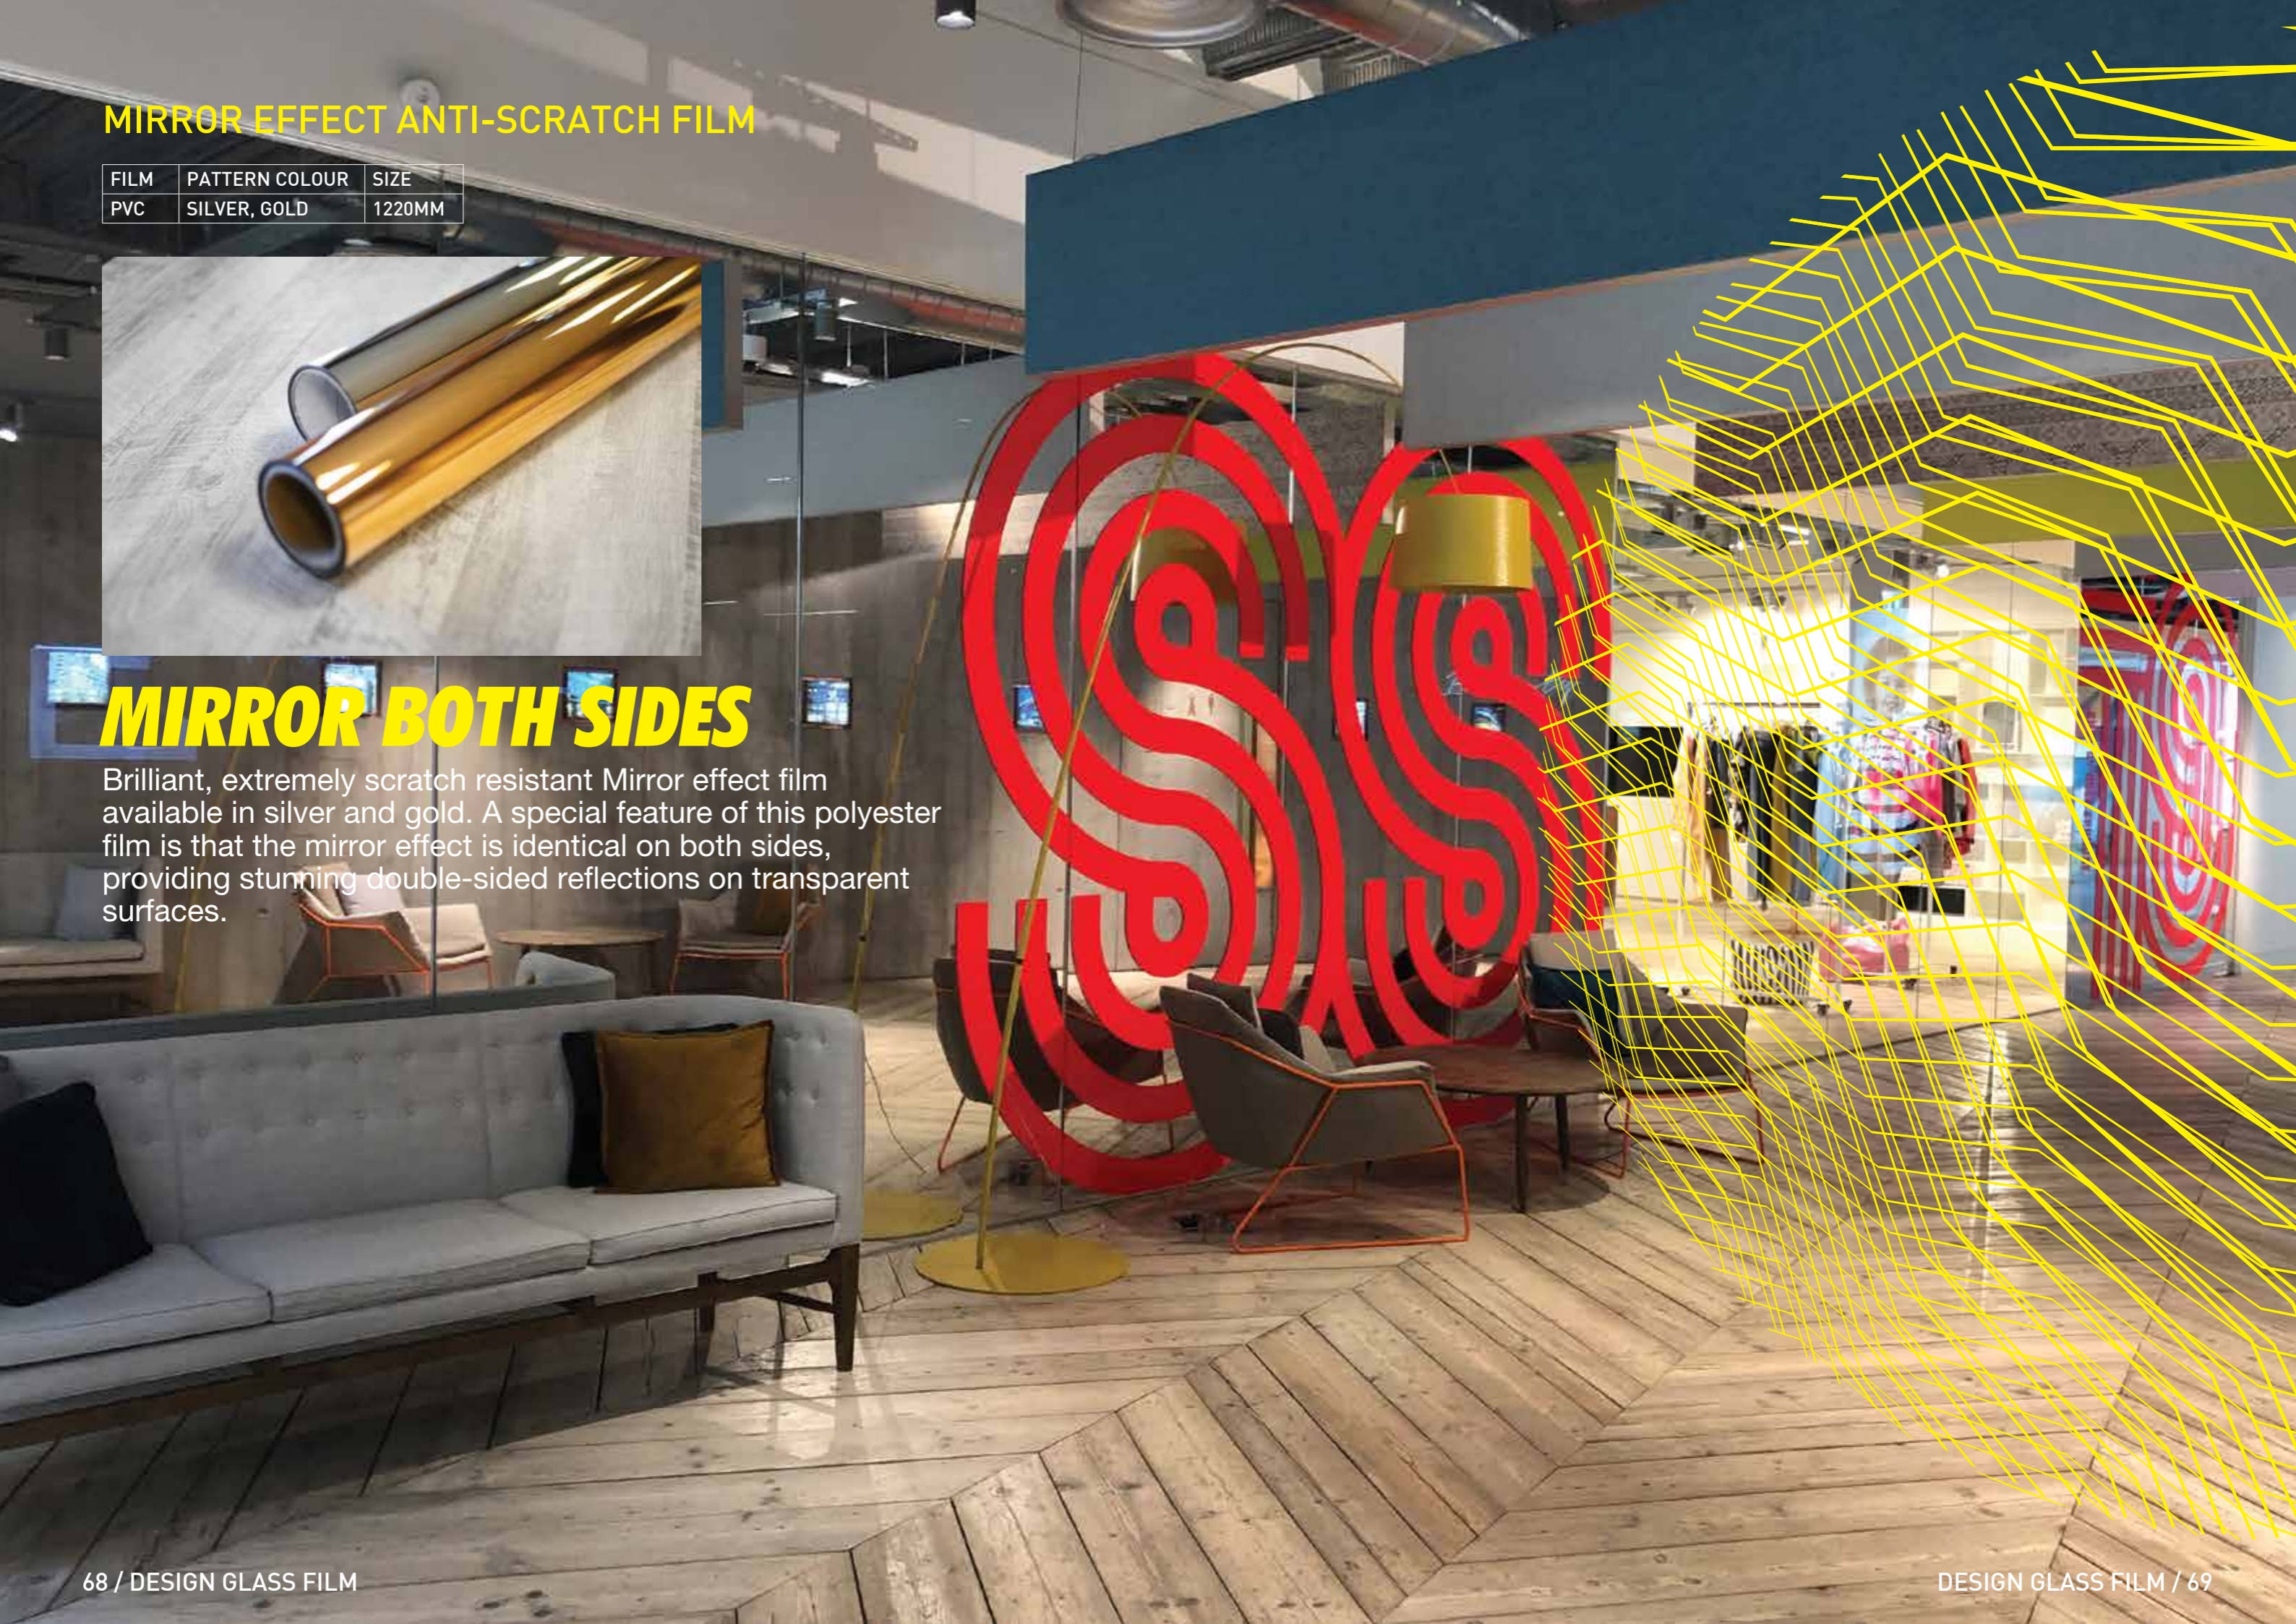

MIRROR BOTH SIDES

Brilliant, extremely scratch resistant Mirror effect film available in silver and gold. A special feature of this polyester film is that the mirror effect is identical on both sides, providing stunning double-sided reflections on transparent surfaces.