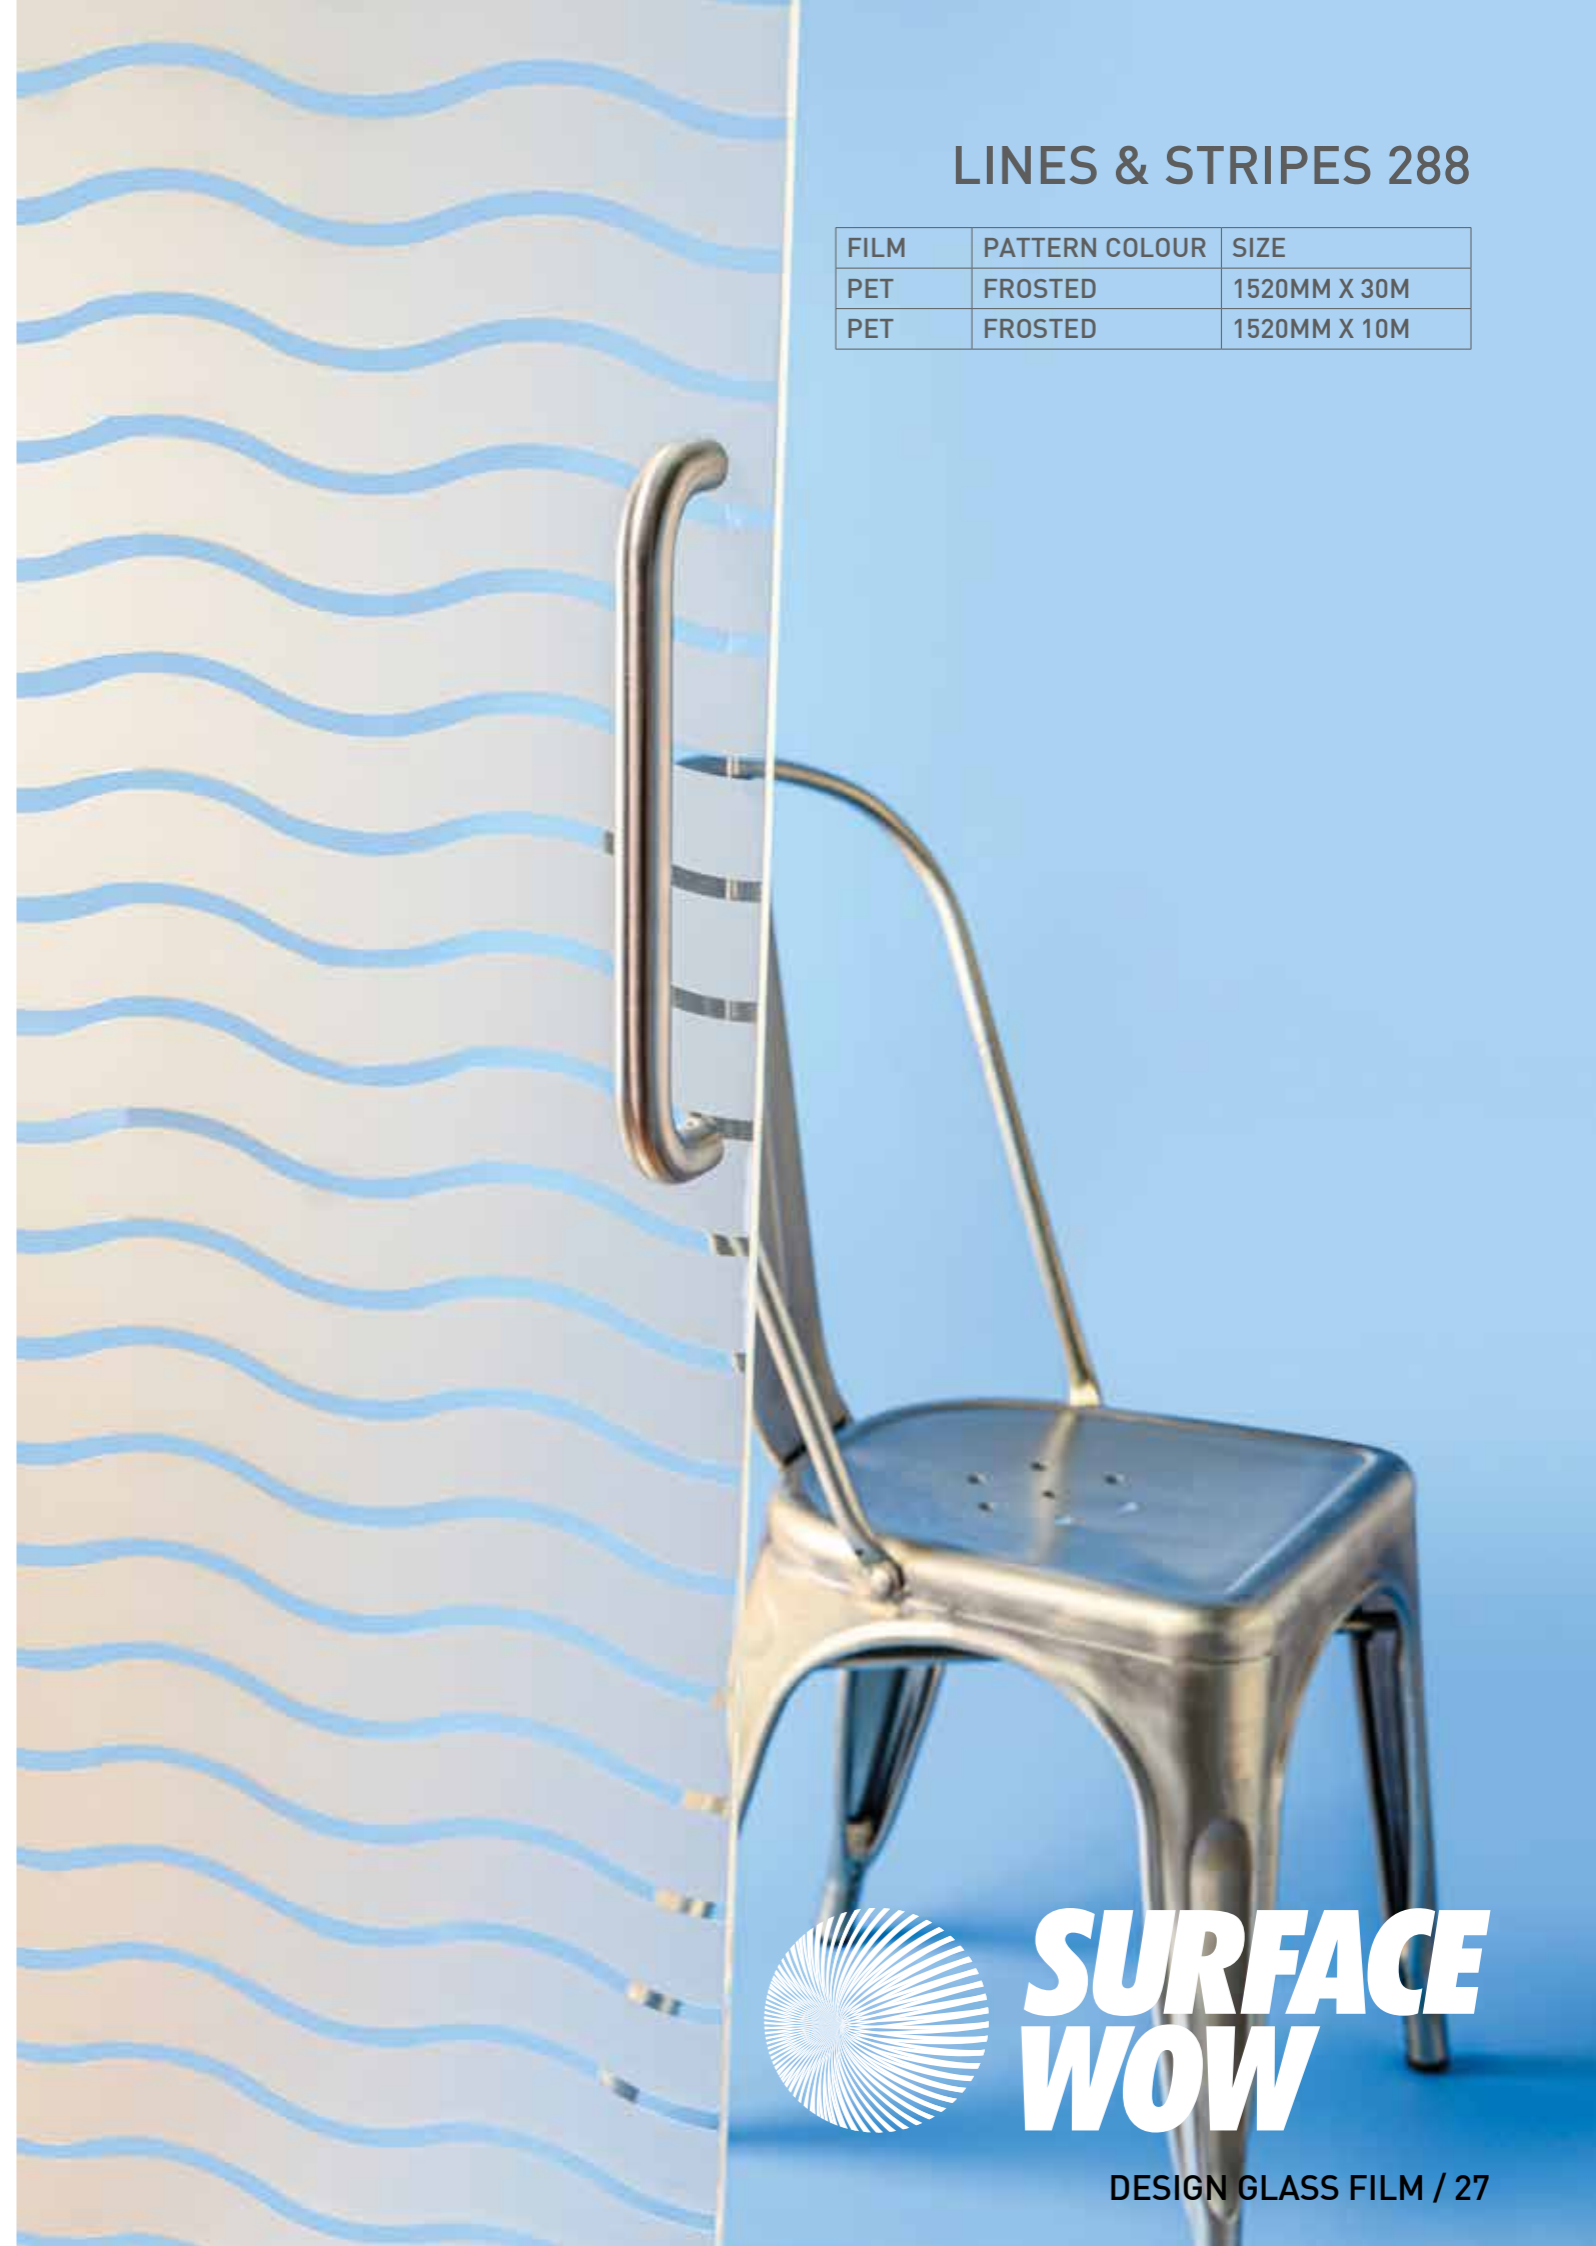

LINES & STRIPES 288

FILM	PATTERN COLOUR	SIZE
PET	FROSTED	1520MM X 30M
PET	FROSTED	1520MM X 10M