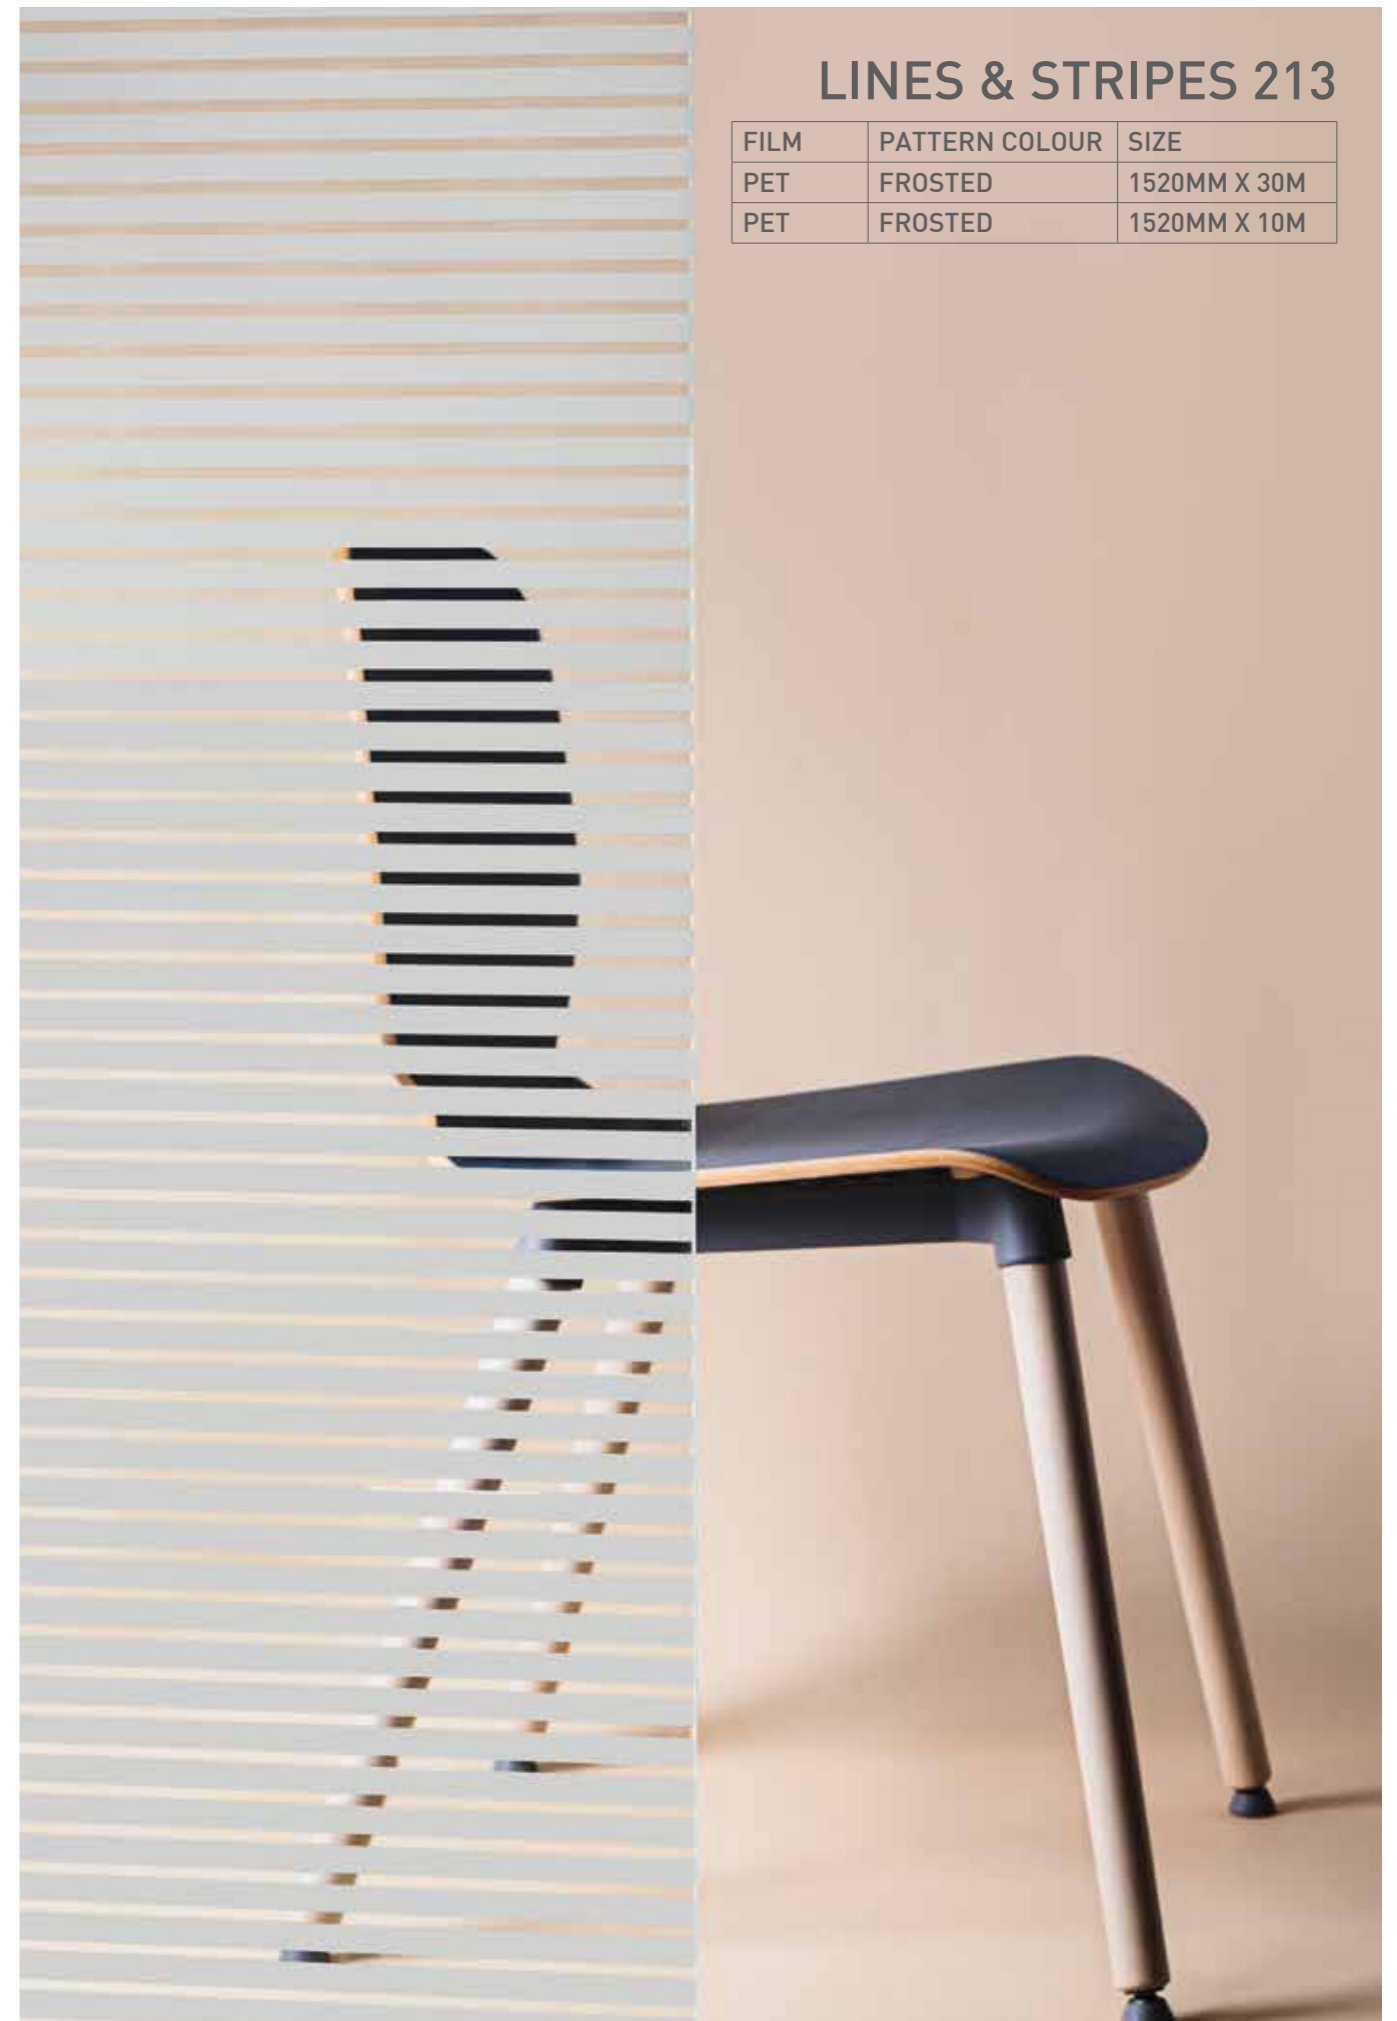

LINES & STRIPES 213

FILM	PATTERN COLOUR	SIZE
PET	FROSTED	1520MM X 30M
PET	FROSTED	1520MM X 10M