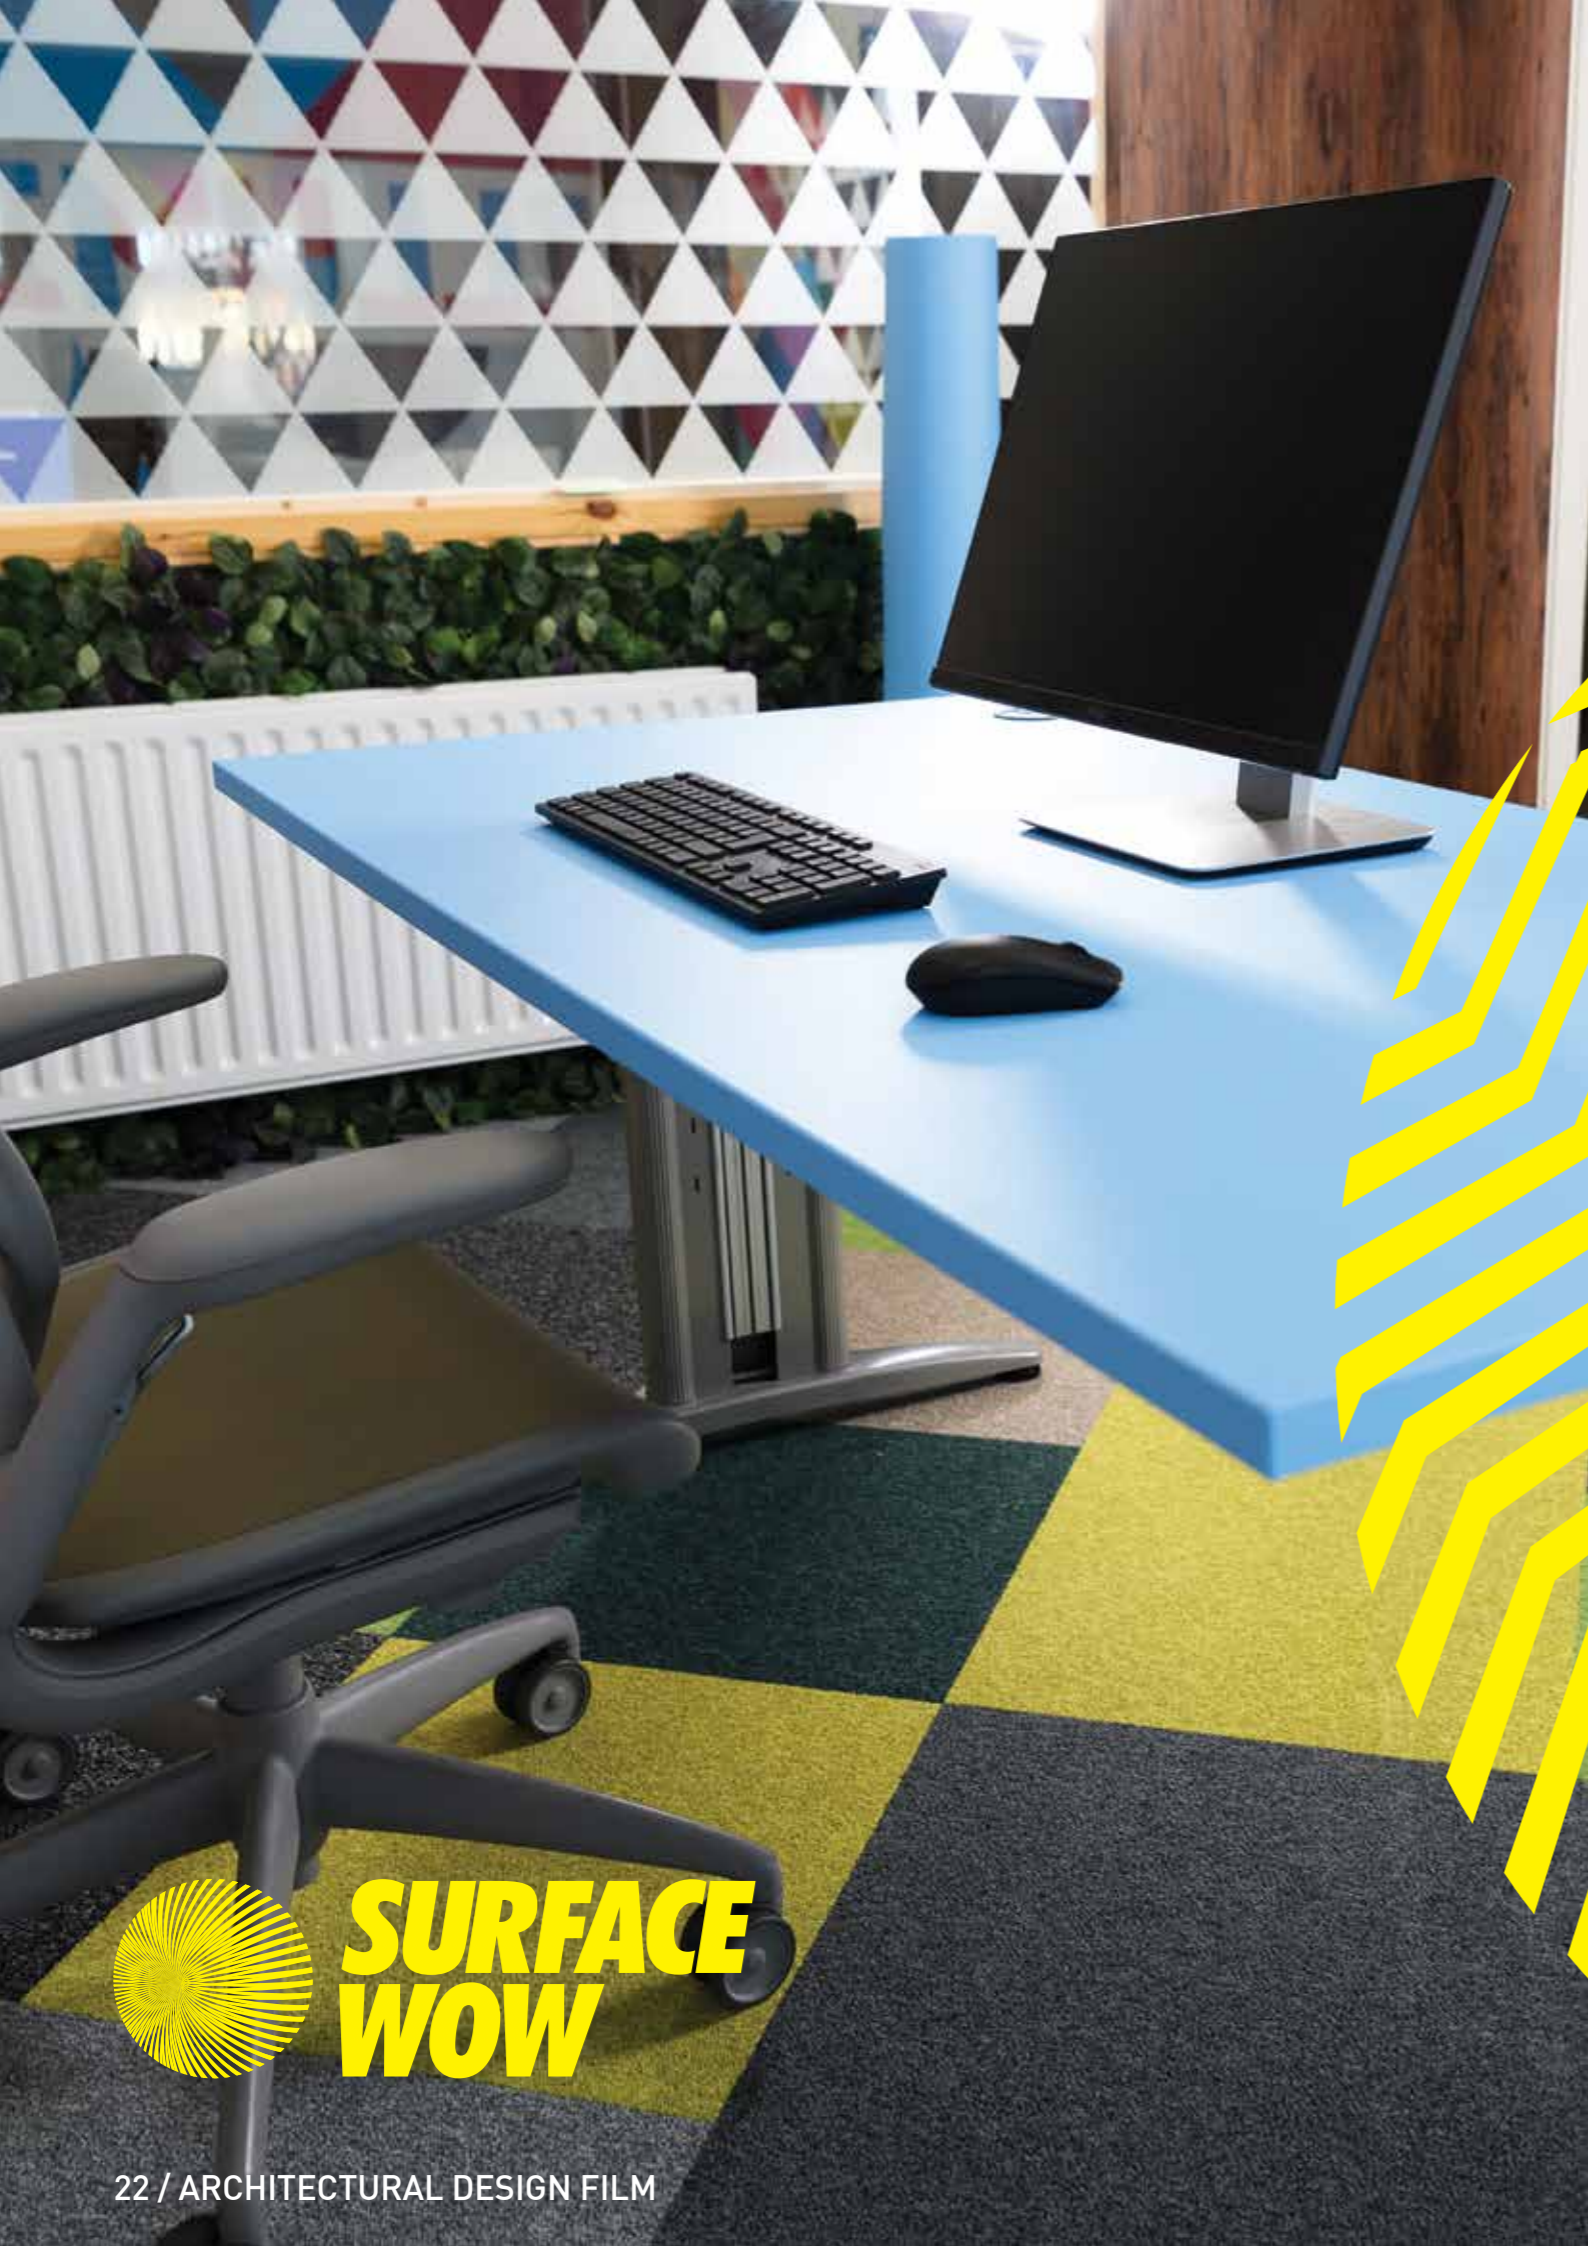

RETAIL APPLICATIONS

60-70% cheaper than traditional renovation for the same visual results.

SHOWROOM APPLICATIONS

With limited downtime or disruptive building works

**SURFACE
WOW**

OFFICE

Update and resurface all your office furniture with little or no disruption to working time. Create the feeling you want from a subtle statement to a bold impact.