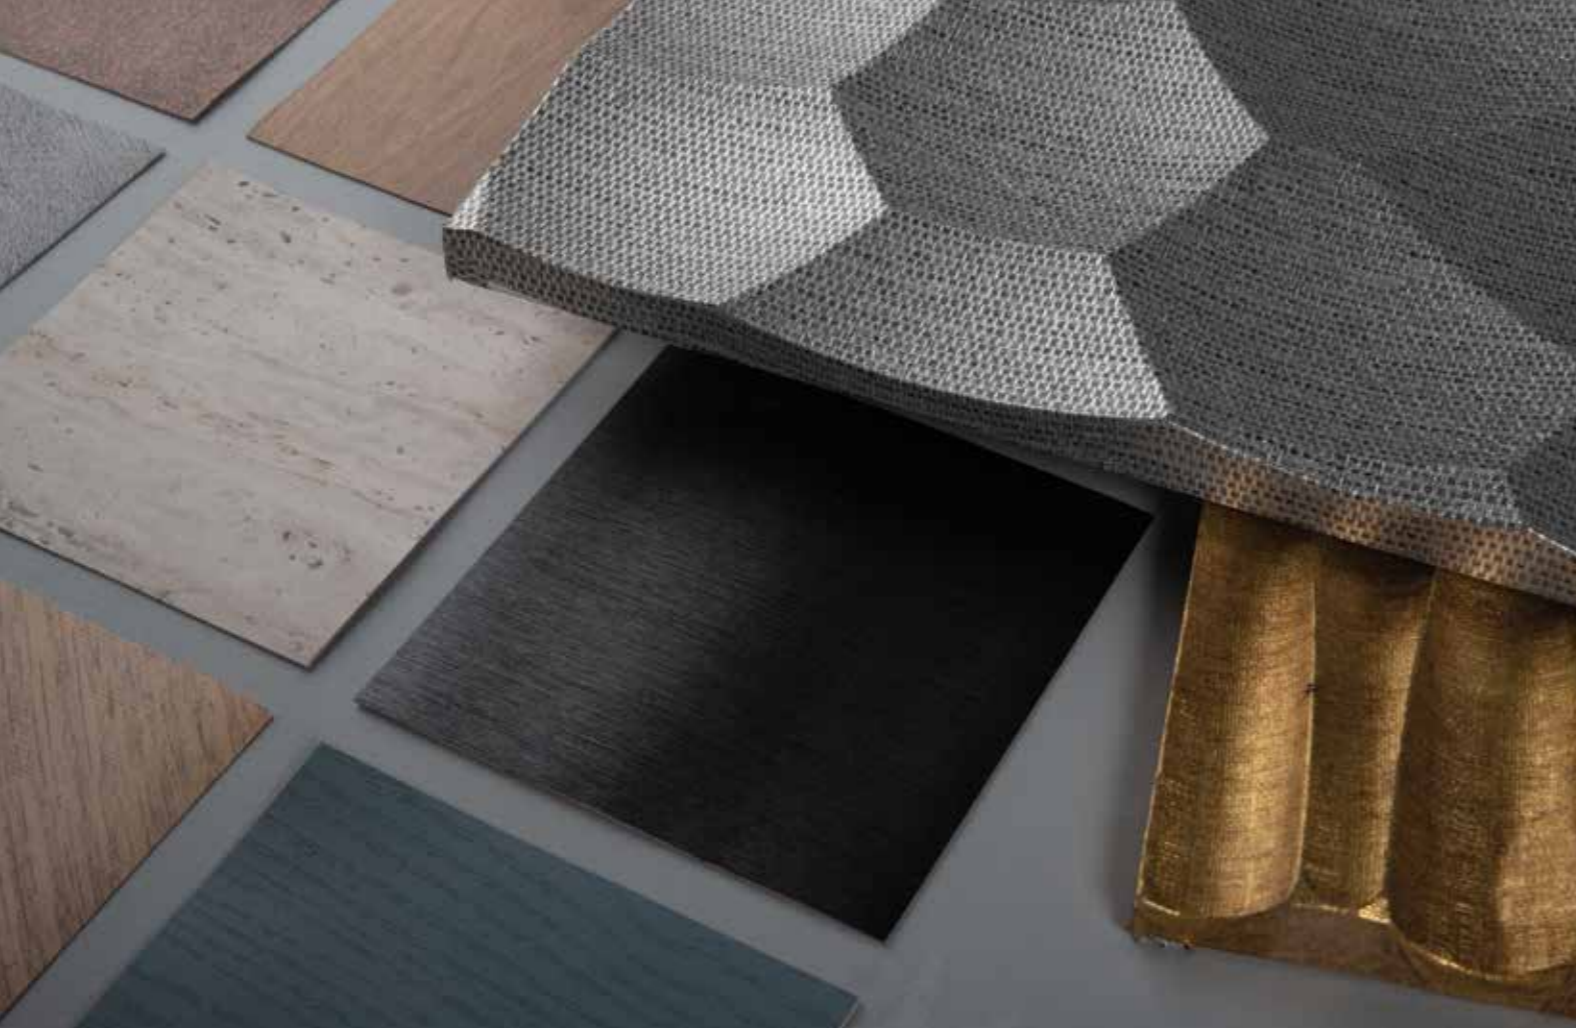

SUSTAINABILITY AND SAFETY

- Free from harmful heavy metals. (lead, Cadmium, Mercury, Hexavalent, Chromium etc.)
- It meets the safety standard (KF Mark standard) applied to wallpaper and plaster.
- Meets the safety requirements for hazardous chemicals in the common safety standards of childrens products.
- Excellent anti-microbial and anti-mold function.