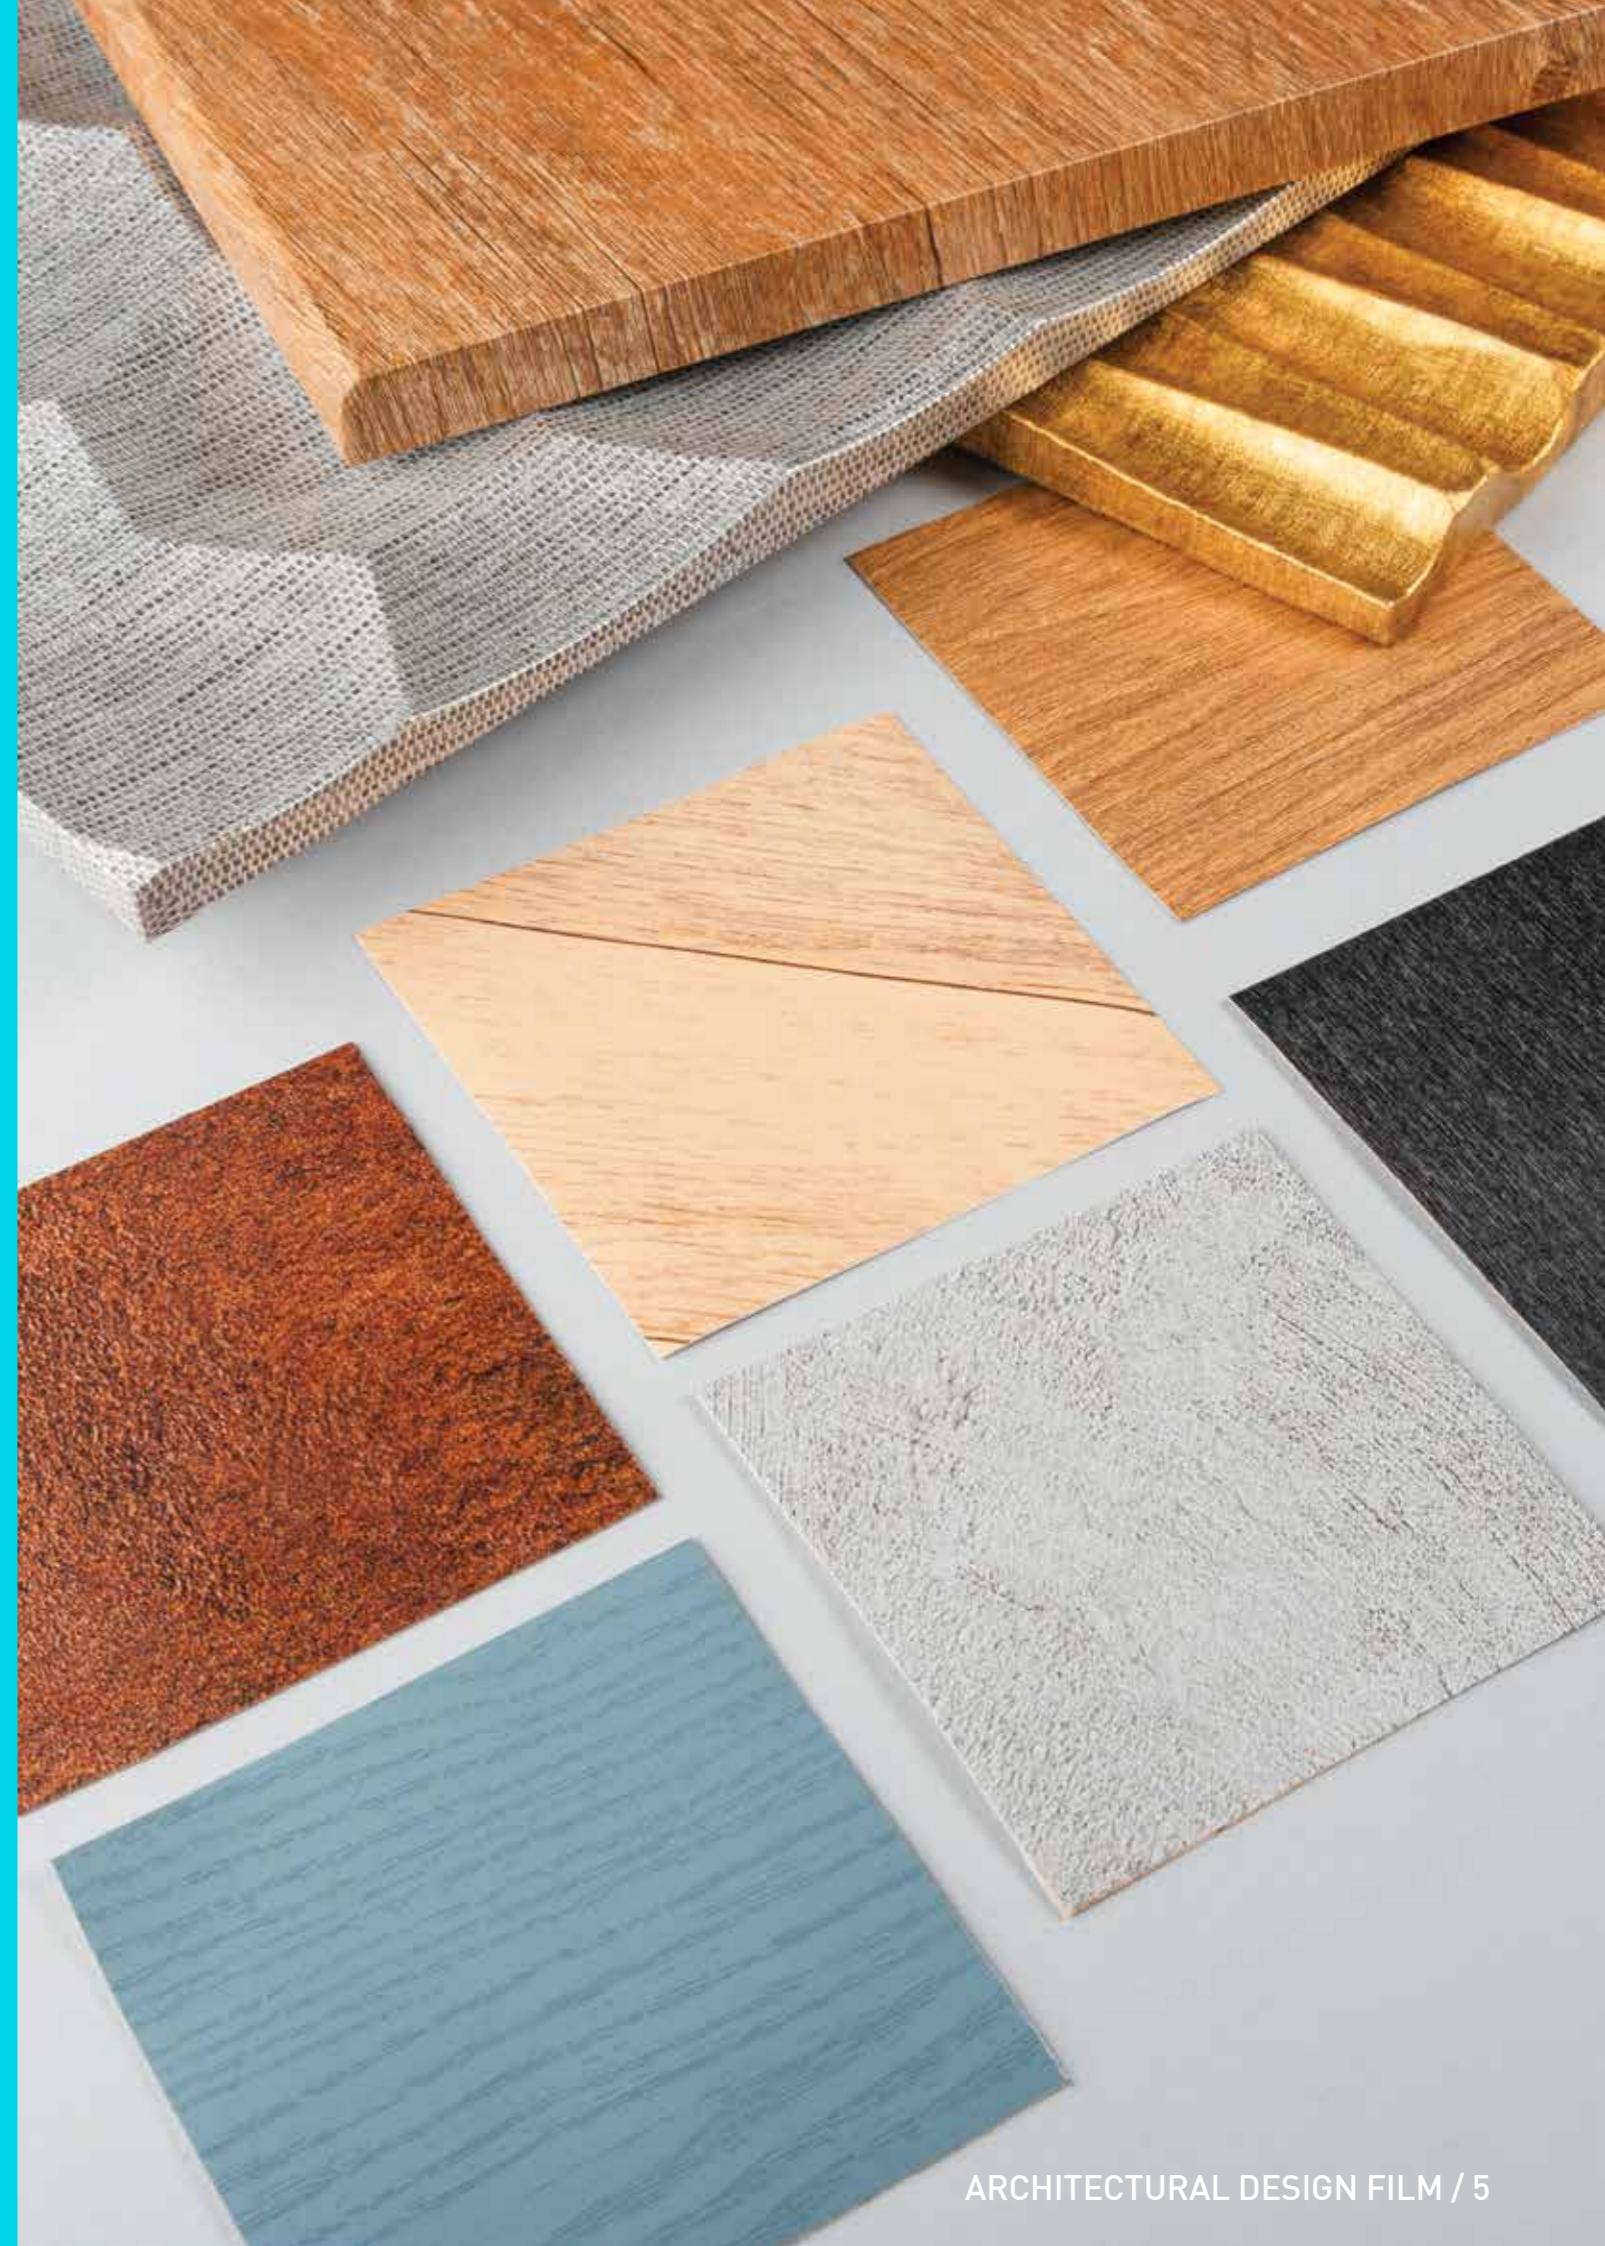

FINISHES THAT MAKE YOU GO WOW

Our Architectural Design Film comes in a wide range of finishes, from Solid Colours to Concrete and Cement, from Wood to Metals, Marble and Stone to Brick.

They answer the demands for adaptable, durable and modern design in the interiors market today.