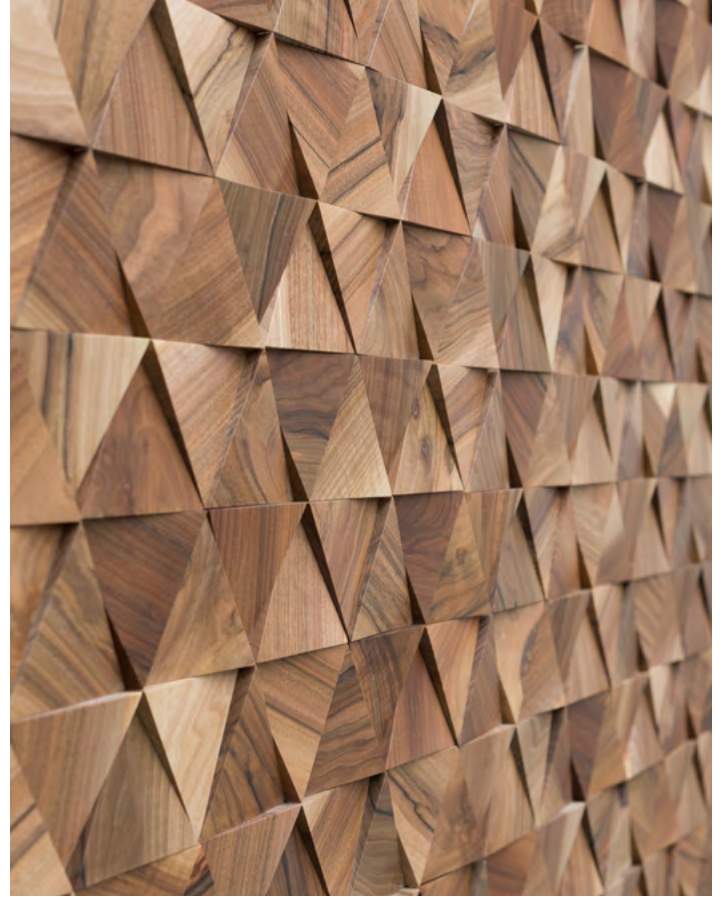

BLADES

The Story

WONDERWALLSTUDIOS

WONDERWALLSTUDIOS

- THIS IS BLADES

Ukrainian Walnut Off Cuts • Triangles • Ukraine • Sharp Lines

Blades is crafted from salvaged Ukrainian walnut off cuts and a real seductive stunner. The evenly cut triangles give this panel a sharp and strong look. The unevenly inlaid triangular pieces cast small shadows and create depth, bringing melody to the harmony.

WONDERWALL STUDIOS

• TECHNICAL SPECIFICATIONS

wood source	Ukrainian Walnut
tones	pruned trees, branches
finishing	brown, light brown
	smooth sanding
tile dimensions	410 x 240 mm / 16.1" x 9.5"
tile thickness	15-30 mm / 0.6"-1.2"
tile construction	glued on 9 mm / 0.35" plywood backer
tiles per box	6 pcs
surface per box	0,44 sqm / 4.74 sq ft